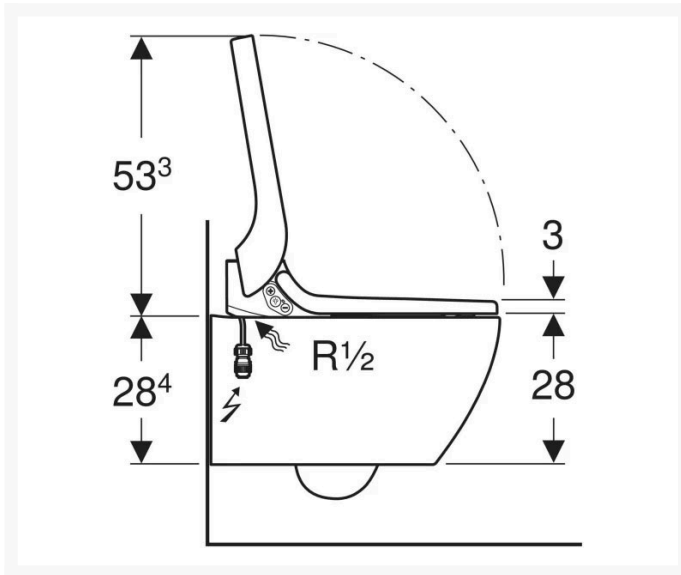

Description

The Geberit AquaClean Tuma Comfort WC Complete Solution features a sleek, wall-hung design with a White cover and white ceramic, emphasising user comfort with a temperature-adjustable heated seat. It enhances hygiene with separate rear and lady showers, alongside a warm air dryer.

This eco-friendly model includes an economy mode consuming less than 0.5 watts, potentially saving up to 212 rolls of toilet paper annually. It boasts advanced features like Whirlspray technology, adjustable spray arm positions, and app-controlled settings for water temperature, spray intensity, and seat heating.

Geberit Home App for enhanced functionality, allowing users to manage settings, access manuals, service details, and order consumables conveniently. Compatible with the Geberit Monolith, an installation system that conceals plumbing and cisterns behind a sleek panel, designed for easy installation, space efficiency, and creating a modern bathroom aesthetic.

A range of flush plates are available, with circular or rectangular buttons in various finishes to match the aesthetic of your bathroom.

Key benefits:

- Improved personal hygiene - cleaning with water not paper
- Rimfree ceramic pan
- App controlled
- Remote controlled
- Whirlspray technology
- Nozzle has pre and post rinsing with fresh water
- Oscillating spray
- Separate lady shower nozzle with a protected a protected park position
- Adjustable spray arm position
- Spray arm can be extended
- Adjustable water temperature
- Spray intensity adjustable
- Heated seat
- Seats heat can be adjusted by the Geberit home app