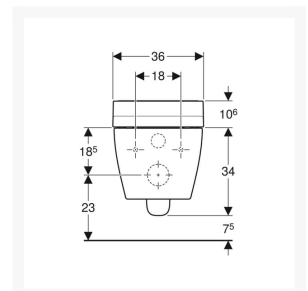

Product Images