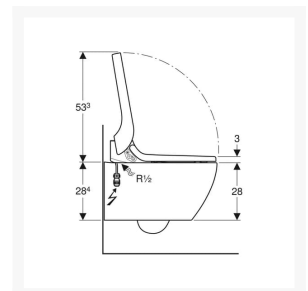

Product Images