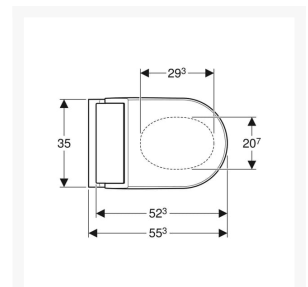

Product Images