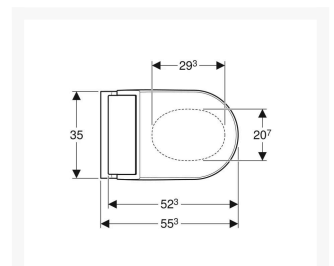

Product Images