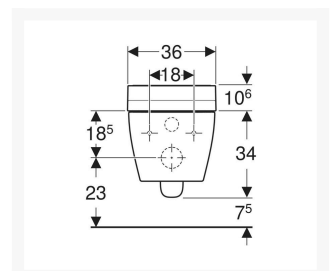

Product Images