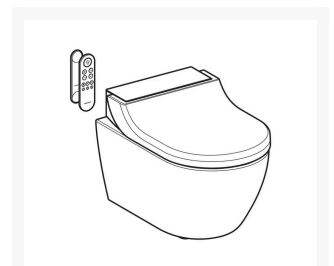

Product Images