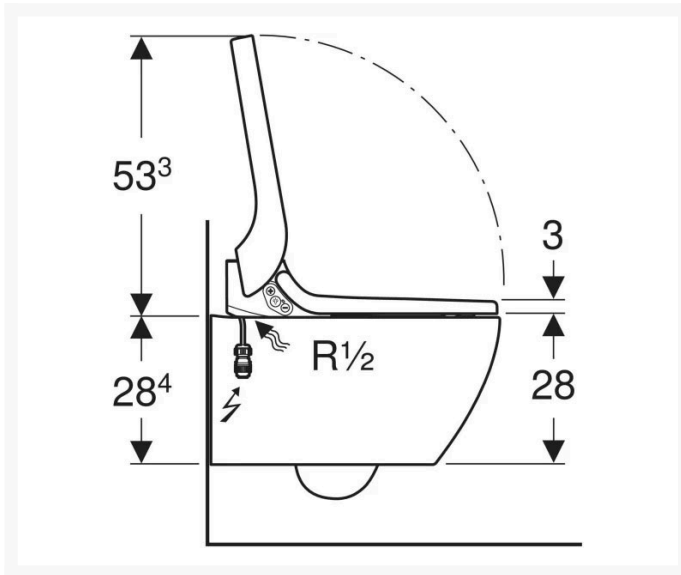

Description

The Geberit AquaClean Tuma Comfort WC Complete Solution features a sleek, wall-hung design with a White Glass cover and white ceramic, emphasising user comfort with a temperature-adjustable heated seat. It enhances hygiene with separate rear and lady showers, alongside a warm air dryer.

This eco-friendly model includes an economy mode consuming less than 0.5 watts, potentially saving up to 212 rolls of toilet paper annually. It boasts advanced features like Whirlspray technology, adjustable spray arm positions, and app-controlled settings for water temperature, spray intensity, and seat heating.

It is compatible with the Geberit Monolith, an installation system that conceals plumbing and cisterns behind a sleek panel, designed for easy installation, space efficiency, and creating a modern bathroom aesthetic. Compatible with the Geberit Home App for enhanced functionality, allowing users to manage settings, access manuals, service details, and order consumables conveniently.

A range of flush plates are available, with circular or rectangular buttons in various finishes to match the aesthetic of your bathroom.

Key benefits:

- Improved personal hygiene - cleaning with water not paper
- Rimfree ceramic pan
- App controlled
- Remote controlled
- Whirlspray technology
- Nozzle has pre and post rinsing with fresh water
- Oscillating spray
- Separate lady shower nozzle with a protected a protected park position
- Adjustable spray arm position
- Spray arm can be extended
- Adjustable water temperature
- Spray intensity adjustable
- Heated seat
- Seats heat can be adjusted by the Geberit home app