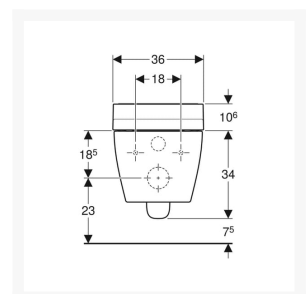

Independent 4 Life

Geberit AquaClean Tuma Comfort WC Complete Solution, Wall-hung WC - Black Glass

£3,458.09 Inc. VAT

Product Code: 146.290.SJ.1

Product Images

Description

The Geberit AquaClean Tuma Comfort WC Complete Solution, Wall-hung WC with black glass cover and white ceramic. Designed with a focus on user comfort with a heated seat, dryer and odour extraction. Improves hygiene with separate rear and lady shower. Controlled via app or remote control with 4 user profiles for user preferences.

- Descaling function
- Odour extraction
- Economy mode
- Compatible with Geberit Monolith
- Compatible with Geberit Home App

Technical details:

- Design Cover: black glass
- WC Ceramic appliance: White
- Weight Load: 150kg
- Height of pan at front (mm): 280
- Overall height (mm): 446
- Width (mm): 360
- Length (mm): 553
- Seat height (mm): 30
- Protection Degree: IPX4
- Protection Class: I
- Nominal voltage: 230 V AC
- Mains frequency: 50Hz
- Power consumption: 2000 W
- Power consumption on standby: < 0.5
- Flow pressure: 0.5 – 10 Bar
- Operating Temperature: 5 – 40°C
- Water temperature adjustment range: 34 – 40°C
- Water Temperature Pre-set: 37°C
- Calculated flow rate: 0.02 l/s
- Min. flow pressure: 0.5 bar
- Spray time: 50s
- Economy mode < 0.5 W
- Spray intensity – 5 levels
- Spray arm - 5 positions
- 4 User profiles
- Mains connection required
- Mains connection with flexible three-core sheathed cable, on the right side is hidden behind the WC ceramic
- Water supply connection on the left is hidden behind the WC ceramic
- Approved in accordance with (DIN) EN 1717 / (DIN) EN 13077

Scope of Delivery:

- Water supply connection set for Sigma and Omega concealed cisterns 12 cm, installation height of 112 cm
- Connection set for WC
- Female sockets for the mains connection
- Spray shield
- 125ml of descaling agent
- Cleaning Set
- Remote control with wall-mounted case and battery CR2032
- Sound insulation set
- Fastening materials