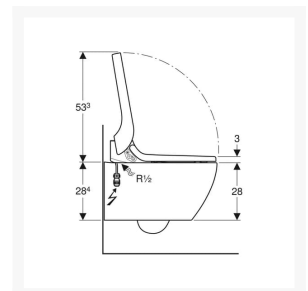

Independent 4 Life

Geberit AquaClean Tuma Comfort WC Complete Solution, Wall-hung WC - Black Glass

£3,458.09 Inc. VAT

Product Code: 146.290.SJ.1

Product Images

Description

The Geberit AquaClean Tuma Comfort WC Complete Solution, Wall-hung WC with black glass cover and white ceramic. Designed with a focus on user comfort with a heated seat, dryer and odour extraction. Improves hygiene with separate rear and lady shower. Controlled via app or remote control with 4 user profiles for user preferences.

- Descaling function
- Odour extraction
- Economy mode
- Compatible with Geberit Monolith
- Compatible with Geberit Home App

Technical details:

- Design Cover: black glass
- WC Ceramic appliance: White
- Weight Load: 150kg
- Height of pan at front (mm): 280
- Overall height (mm): 446
- Width (mm): 360
- Length (mm): 553
- Seat height (mm): 30
- Protection Degree: IPX4
- Protection Class: I
- Nominal voltage: 230 V AC
- Mains frequency: 50Hz
- Power consumption: 2000 W
- Power consumption on standby: < 0.5
- Flow pressure: 0.5 – 10 Bar
- Operating Temperature: 5 – 40°C
- Water temperature adjustment range: 34 – 40°C
- Water Temperature Pre-set: 37°C
- Calculated flow rate: 0.02 l/s
- Min. flow pressure: 0.5 bar
- Spray time: 50s
- Economy mode < 0.5 W
- Spray intensity – 5 levels
- Spray arm - 5 positions
- 4 User profiles
- Mains connection required
- Mains connection with flexible three-core sheathed cable, on the right side is hidden behind the WC ceramic
- Water supply connection on the left is hidden behind the WC ceramic
- Approved in accordance with (DIN) EN 1717 / (DIN) EN 13077

Scope of Delivery:

- Water supply connection set for Sigma and Omega concealed cisterns 12 cm, installation height of 112 cm
- Connection set for WC
- Female sockets for the mains connection
- Spray shield
- 125ml of descaling agent
- Cleaning Set
- Remote control with wall-mounted case and battery CR2032
- Sound insulation set
- Fastening materials