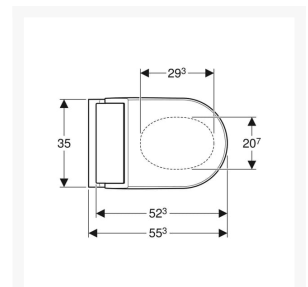

Independent 4 Life

Geberit AquaClean Tuma Comfort WC Complete Solution, Wall-hung WC - Black Glass

£3,458.09 Inc. VAT

Product Code: 146.290.SJ.1

Product Images

Description

The Geberit AquaClean Tuma Comfort WC Complete Solution, Wall-hung WC with black glass cover and white ceramic. Designed with a focus on user comfort with a heated seat, dryer and odour extraction. Improves hygiene with separate rear and lady shower. Controlled via app or remote control with 4 user profiles for user preferences.

- Descaling function
- Odour extraction
- Economy mode
- Compatible with Geberit Monolith
- Compatible with Geberit Home App

Technical details:

- Design Cover: black glass
- WC Ceramic appliance: White
- Weight Load: 150kg
- Height of pan at front (mm): 280
- Overall height (mm): 446
- Width (mm): 360
- Length (mm): 553
- Seat height (mm): 30
- Protection Degree: IPX4
- Protection Class: I
- Nominal voltage: 230 V AC
- Mains frequency: 50Hz
- Power consumption: 2000 W
- Power consumption on standby: < 0.5
- Flow pressure: 0.5 – 10 Bar
- Operating Temperature: 5 – 40°C
- Water temperature adjustment range: 34 – 40°C
- Water Temperature Pre-set: 37°C
- Calculated flow rate: 0.02 l/s
- Min. flow pressure: 0.5 bar
- Spray time: 50s
- Economy mode < 0.5 W
- Spray intensity – 5 levels
- Spray arm - 5 positions
- 4 User profiles
- Mains connection required
- Mains connection with flexible three-core sheathed cable, on the right side is hidden behind the WC ceramic
- Water supply connection on the left is hidden behind the WC ceramic
- Approved in accordance with (DIN) EN 1717 / (DIN) EN 13077

Scope of Delivery:

- Water supply connection set for Sigma and Omega concealed cisterns 12 cm, installation height of 112 cm
- Connection set for WC
- Female sockets for the mains connection
- Spray shield
- 125ml of descaling agent
- Cleaning Set
- Remote control with wall-mounted case and battery CR2032
- Sound insulation set
- Fastening materials