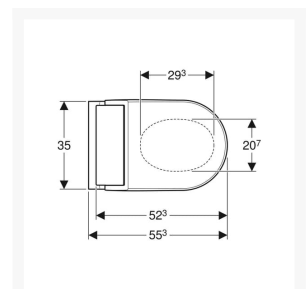

Independent 4 Life

Geberit AquaClean Tuma Comfort WC Complete Solution, Wall-hung WC - Black Glass

£3,458.09 Inc. VAT

Product Code: 146.290.SJ.1

Product Images

Description

The Geberit AquaClean Tuma Comfort WC Complete Solution, Wall-hung WC with black glass cover and white ceramic. Designed with a focus on user comfort with a heated seat, dryer and odour extraction. Improves hygiene with separate rear and lady shower. Controlled via app or remote control with 4 user profiles for user preferences.

- Descaling function
- Odour extraction
- Economy mode
- Compatible with Geberit Monolith
- Compatible with Geberit Home App

Technical details:

- Design Cover: black glass
- WC Ceramic appliance: White
- Weight Load: 150kg
- Height of pan at front (mm): 280
- Overall height (mm): 446
- Width (mm): 360
- Length (mm): 553
- Seat height (mm): 30
- Protection Degree: IPX4
- Protection Class: I
- Nominal voltage: 230 V AC
- Mains frequency: 50Hz
- Power consumption: 2000 W
- Power consumption on standby: < 0.5
- Flow pressure: 0.5 – 10 Bar
- Operating Temperature: 5 – 40°C
- Water temperature adjustment range: 34 – 40°C
- Water Temperature Pre-set: 37°C
- Calculated flow rate: 0.02 l/s
- Min. flow pressure: 0.5 bar
- Spray time: 50s
- Economy mode < 0.5 W
- Spray intensity – 5 levels
- Spray arm - 5 positions
- 4 User profiles
- Mains connection required
- Mains connection with flexible three-core sheathed cable, on the right side is hidden behind the WC ceramic
- Water supply connection on the left is hidden behind the WC ceramic
- Approved in accordance with (DIN) EN 1717 / (DIN) EN 13077

Scope of Delivery:

- Water supply connection set for Sigma and Omega concealed cisterns 12 cm, installation height of 112 cm
- Connection set for WC
- Female sockets for the mains connection
- Spray shield
- 125ml of descaling agent
- Cleaning Set
- Remote control with wall-mounted case and battery CR2032
- Sound insulation set
- Fastening materials