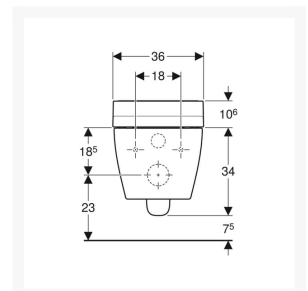

Independent 4 Life

Geberit AquaClean Tuma Comfort WC Complete Solution, Wall-hung WC - Black Glass

£3,458.09 Inc. VAT

Product Code: 146.290.SJ.1

Product Images

Description

The Geberit AquaClean Tuma Comfort WC Complete Solution, Wall-hung WC with black glass cover and white ceramic. Designed with a focus on user comfort with a heated seat, dryer and odour extraction. Improves hygiene with separate rear and lady shower. Controlled via app or remote control with 4 user profiles for user preferences.

- Descaling function
- Odour extraction
- Economy mode
- Compatible with Geberit Monolith
- Compatible with Geberit Home App

Technical details:

- Design Cover: black glass
- WC Ceramic appliance: White
- Weight Load: 150kg
- Height of pan at front (mm): 280
- Overall height (mm): 446
- Width (mm): 360
- Length (mm): 553
- Seat height (mm): 30
- Protection Degree: IPX4
- Protection Class: I
- Nominal voltage: 230 V AC
- Mains frequency: 50Hz
- Power consumption: 2000 W
- Power consumption on standby: < 0.5
- Flow pressure: 0.5 – 10 Bar
- Operating Temperature: 5 – 40°C
- Water temperature adjustment range: 34 – 40°C
- Water Temperature Pre-set: 37°C
- Calculated flow rate: 0.02 l/s
- Min. flow pressure: 0.5 bar
- Spray time: 50s
- Economy mode < 0.5 W
- Spray intensity – 5 levels
- Spray arm - 5 positions
- 4 User profiles
- Mains connection required
- Mains connection with flexible three-core sheathed cable, on the right side is hidden behind the WC ceramic
- Water supply connection on the left is hidden behind the WC ceramic
- Approved in accordance with (DIN) EN 1717 / (DIN) EN 13077

Scope of Delivery:

- Water supply connection set for Sigma and Omega concealed cisterns 12 cm, installation height of 112 cm
- Connection set for WC
- Female sockets for the mains connection
- Spray shield
- 125ml of descaling agent
- Cleaning Set
- Remote control with wall-mounted case and battery CR2032
- Sound insulation set
- Fastening materials