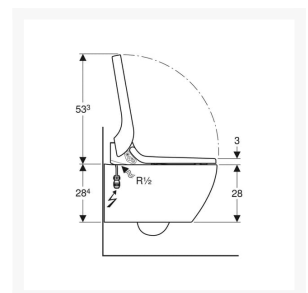

Independent 4 Life

Geberit AquaClean Tuma Comfort WC Complete Solution, Wall-hung WC - Black Glass

£3,458.09 Inc. VAT

Product Code: 146.290.SJ.1

Product Images

Description

The Geberit AquaClean Tuma Comfort WC Complete Solution, Wall-hung WC with black glass cover and white ceramic. Designed with a focus on user comfort with a heated seat, dryer and odour extraction. Improves hygiene with separate rear and lady shower. Controlled via app or remote control with 4 user profiles for user preferences.

- Descaling function
- Odour extraction
- Economy mode
- Compatible with Geberit Monolith
- Compatible with Geberit Home App

Technical details:

- Design Cover: black glass
- WC Ceramic appliance: White
- Weight Load: 150kg
- Height of pan at front (mm): 280
- Overall height (mm): 446
- Width (mm): 360
- Length (mm): 553
- Seat height (mm): 30
- Protection Degree: IPX4
- Protection Class: I
- Nominal voltage: 230 V AC
- Mains frequency: 50Hz
- Power consumption: 2000 W
- Power consumption on standby: < 0.5
- Flow pressure: 0.5 – 10 Bar
- Operating Temperature: 5 – 40°C
- Water temperature adjustment range: 34 – 40°C
- Water Temperature Pre-set: 37°C
- Calculated flow rate: 0.02 l/s
- Min. flow pressure: 0.5 bar
- Spray time: 50s
- Economy mode < 0.5 W
- Spray intensity – 5 levels
- Spray arm - 5 positions
- 4 User profiles
- Mains connection required
- Mains connection with flexible three-core sheathed cable, on the right side is hidden behind the WC ceramic
- Water supply connection on the left is hidden behind the WC ceramic
- Approved in accordance with (DIN) EN 1717 / (DIN) EN 13077

Scope of Delivery:

- Water supply connection set for Sigma and Omega concealed cisterns 12 cm, installation height of 112 cm
- Connection set for WC
- Female sockets for the mains connection
- Spray shield
- 125ml of descaling agent
- Cleaning Set
- Remote control with wall-mounted case and battery CR2032
- Sound insulation set
- Fastening materials