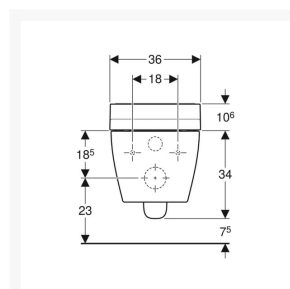

Independent 4 Life

Geberit AquaClean Tuma Comfort WC Complete Solution, Wall-hung WC - Brushed Stainless Steel

£3,493.01 Inc. VAT

Product Code: 146.290.FW.1

Product Images

Description

The Geberit AquaClean Tuma Comfort WC Complete Solution, Wall-hung WC with Brushed Stainless Steel and white ceramic. Designed with a focus on user comfort with a heated seat, dryer and odour extraction. Improves hygiene with separate rear and lady shower. Controlled via app or remote control with 4 user profiles for user preferences.

- Descaling function
- Odour extraction
- Economy mode
- Compatible with Geberit Monolith
- Compatible with Geberit Home App

Technical details:

- Design Cover: Brushed stainless steel
- WC Ceramic appliance: White
- Weight Load: 150kg
- Height of pan at front (mm): 280
- Overall height (mm): 446
- Width (mm): 360
- Length (mm): 553
- Protection Degree: IPX4
- Protection Class: I
- Nominal voltage: 230 V AC
- Mains frequency: 50Hz
- Power consumption: 2000 W
- Power consumption on standby: < 0.5
- Flow pressure: 0.5 – 10 Bar
- Operating Temperature: 5 – 40°C
- Water temperature adjustment range: 34 – 40°C
- Water Temperature Pre-set: 37°C
- Calculated flow rate: 0.02 l/s
- Min. flow pressure: 0.5 bar
- Spray time: 50s
- Economy mode < 0.5 W
- Spray intensity – 5 levels
- Spray arm - 5 positions
- 4 User profiles
- Mains connection required
- Mains connection with flexible three-core sheathed cable, on the right side is hidden behind the WC ceramic
- Water supply connection on the left is hidden behind the WC ceramic
- Approved in accordance with (DIN) EN 1717 / (DIN) EN 13077

Scope of Delivery:

- Water supply connection set for Sigma and Omega concealed cisterns 12cm, installation height of 112cm
- Connection set for WC
- Female sockets for the mains connection
- Spray shield
- 125ml of descaling agent
- Cleaning Set
- Remote control with wall-mounted case and battery CR2032
- Sound insulation set
- Fastening materials