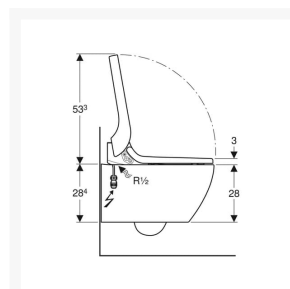

Independent 4 Life

Geberit AquaClean Tuma Comfort WC Complete Solution, Wall-hung WC - Brushed Stainless Steel

£3,493.01 Inc. VAT

Product Code: 146.290.FW.1

Product Images

Description

The Geberit AquaClean Tuma Comfort WC Complete Solution, Wall-hung WC with Brushed Stainless Steel and white ceramic. Designed with a focus on user comfort with a heated seat, dryer and odour extraction. Improves hygiene with separate rear and lady shower. Controlled via app or remote control with 4 user profiles for user preferences.

- Descaling function
- Odour extraction
- Economy mode
- Compatible with Geberit Monolith
- Compatible with Geberit Home App

Technical details:

- Design Cover: Brushed stainless steel
- WC Ceramic appliance: White
- Weight Load: 150kg
- Height of pan at front (mm): 280
- Overall height (mm): 446
- Width (mm): 360
- Length (mm): 553
- Protection Degree: IPX4
- Protection Class: I
- Nominal voltage: 230 V AC
- Mains frequency: 50Hz
- Power consumption: 2000 W
- Power consumption on standby: < 0.5
- Flow pressure: 0.5 – 10 Bar
- Operating Temperature: 5 – 40°C
- Water temperature adjustment range: 34 – 40°C
- Water Temperature Pre-set: 37°C
- Calculated flow rate: 0.02 l/s
- Min. flow pressure: 0.5 bar
- Spray time: 50s
- Economy mode < 0.5 W
- Spray intensity – 5 levels
- Spray arm - 5 positions
- 4 User profiles
- Mains connection required
- Mains connection with flexible three-core sheathed cable, on the right side is hidden behind the WC ceramic
- Water supply connection on the left is hidden behind the WC ceramic
- Approved in accordance with (DIN) EN 1717 / (DIN) EN 13077

Scope of Delivery:

- Water supply connection set for Sigma and Omega concealed cisterns 12cm, installation height of 112cm
- Connection set for WC
- Female sockets for the mains connection
- Spray shield
- 125ml of descaling agent
- Cleaning Set
- Remote control with wall-mounted case and battery CR2032
- Sound insulation set
- Fastening materials