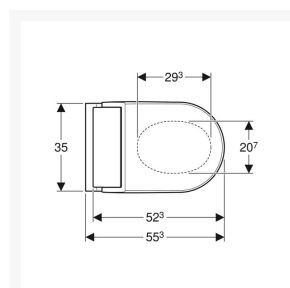

Product Images