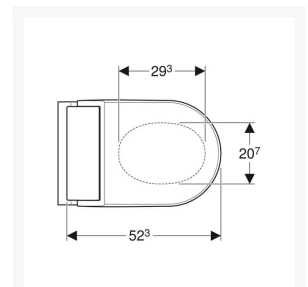

Product Images