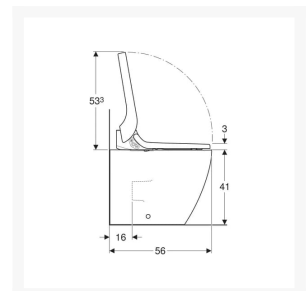

Product Images