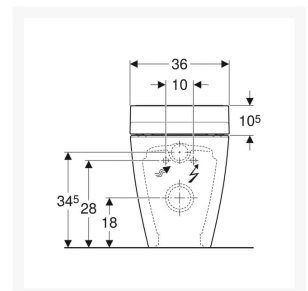

Product Images