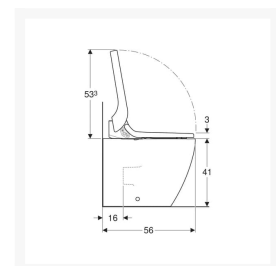

Product Images