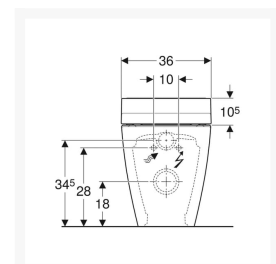

Product Images