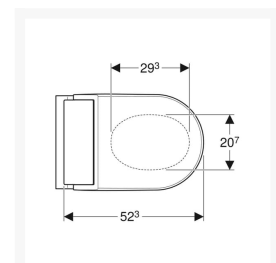

Product Images