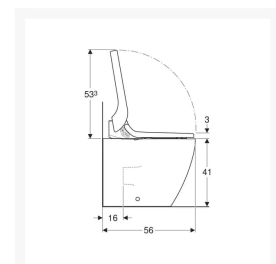

Product Images