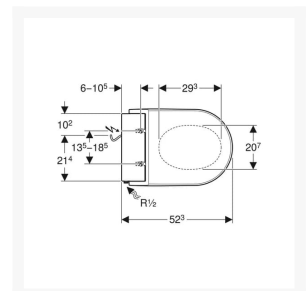

Product Images