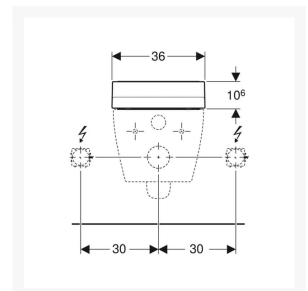

Product Images