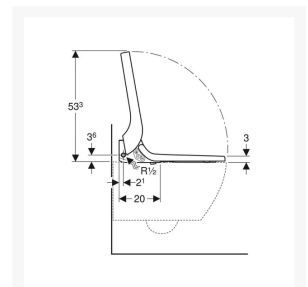

Product Images