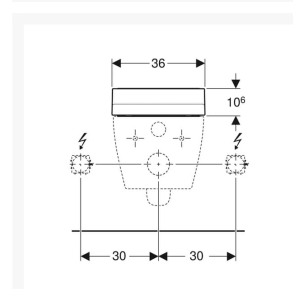

Product Images