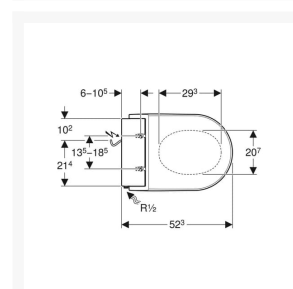

Product Images