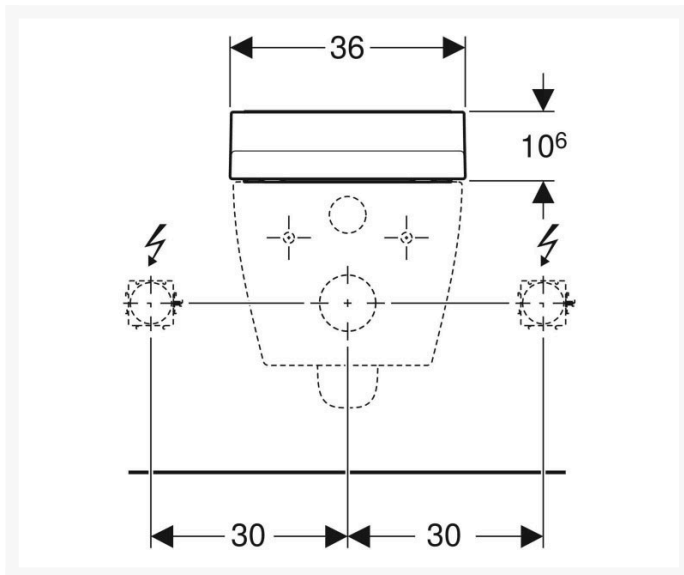

Description

The Geberit AquaClean Tuma Comfort Enhancement WC, black glass. The enhancement solution allows for quick and easy installation on various existing WC ceramics. Focuses on user comfort and hygiene, with a lady shower and warm air dryer. Functions and settings controlled via the Geberit home app or remote control, 4 user profiles.

Eco-friendly, economy mode feature ensures that the toilet consumes no more than 0.5 watts causing a household to save close to 212 rolls of toilet paper per year and close to 50 pounds.

Key benefits:

- Improved personal hygiene - cleaning with water not paper
- Rimfree ceramic pan
- App controlled
- Remote controlled
- Whirlspray technology
- Nozzle has pre and post rinsing with fresh water
- Oscillating spray
- Adjustable oscillating spray
- Separate lady shower nozzle with a protected a protected park position
- Adjustable spray arm position
- Spray arm can be extended
- Adjustable water temperature
- Heated seat
- Seats heat can be adjusted by the Geberit home app
- Dryers temperature can be adjusted by the Geberit home app
- Shower water temperature can be adjusted by the Geberit home app
- Lid has a quick release function
- Soft opening/closing lid
- User detection
- Descaling function
- Odour extraction