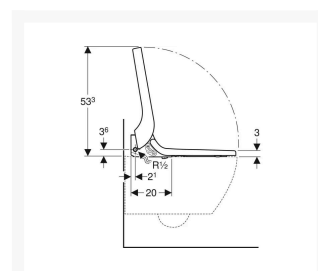

Product Images