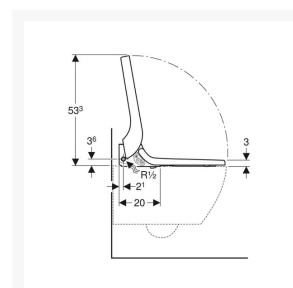

Product Images