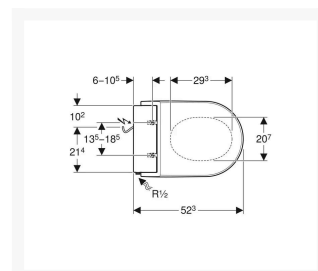

Product Images