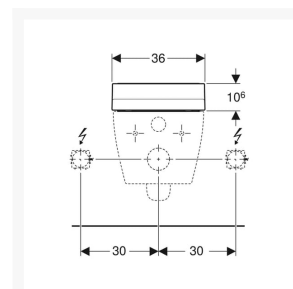

Product Images