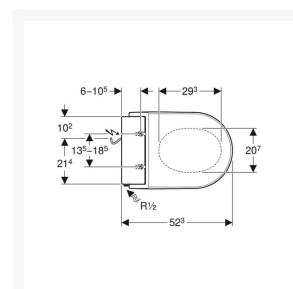

Product Images