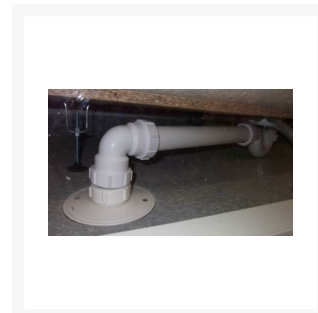

Independent 4 Life

AKW TF75/TFWA Bath to Tray Adaptor

£15.72 Inc. VAT

Product Code: 25410

Product Images

Description

Waste adapter for AKW TF75 (product code: 25106) or TFWA 50mm (product code: 25126) and TFWA 19mm (product code: 25125) allows you to connect a bath waste outlet to a floor former or shower tray. Designed for adaptability - Offers specifiers a Bathroom for Life solution.

Additional Information

Manufacturer	AKW / Contour
Configuration	Gravity Waste
Compatible Tray or Former	AKW - Tuff Form
Installation	Floor Formers, Shower Tray
Application	Shower Tray, Floor Former
Floor Finish	Bath to Tray
Grate Material / Finish	Plastic / White