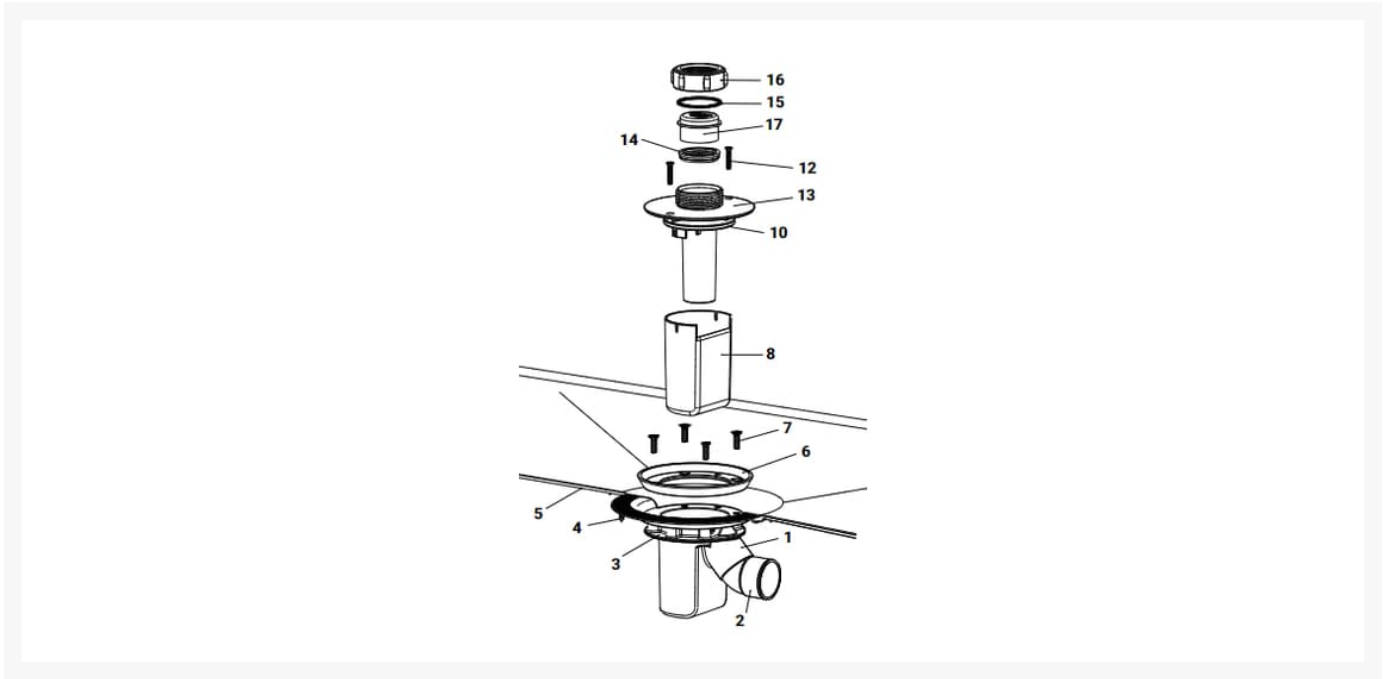

Independent 4 Life

AKW TF75/TFWA Bath to Tray Adaptor

£15.72 Inc. VAT

Product Code: 25410

Product Images

Description

Waste adapter for AKW TF75 (product code: 25106) or TFWA 50mm (product code: 25126) and TFWA 19mm (product code: 25125) allows you to connect a bath waste outlet to a floor former or shower tray. Designed for adaptability - Offers specifiers a Bathroom for Life solution.

Compatible Wastes:

- For use with TF75 Tuff Form gravity waste (Product Code: 25126)
- For use with TFWA 50mm waste (Product Code: 25126)
- For use with TFWA 19mm waste (Product Code: 25125)

Warranty:

- Lifetime Warranty (please refer to AKW's terms and conditions)

Additional Information

Manufacturer	AKW / Contour
Configuration	Gravity Waste
Compatible Tray or Former	AKW - Tuff Form
Installation	Floor Formers, Shower Tray
Application	Shower Tray, Floor Former
Floor Finish	Bath to Tray
Grate Material / Finish	Plastic / White