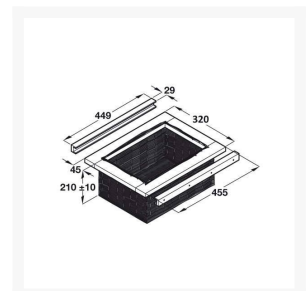

Product Images