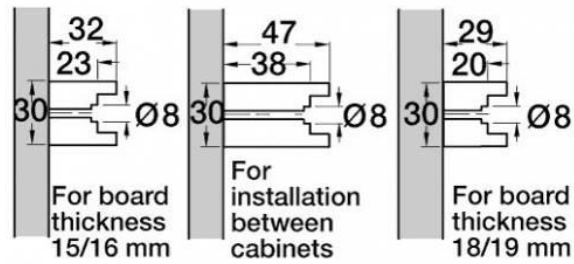

Additional Options

Choice of pre-drilled 449mm Beech runners (pair)	Cabinet board thickness 15/16mm	£13.83
	Cabinet board thickness 18/19mm	£13.88
	Installation between cabinets	£15.33

Description

Natural wicker basket for 400mm wide cabinets. Available with a choice of beech runners to suit all cabinet installations.

Ideal for storing vegetables in the kitchen

Basket drawer frame size (W x D x H) 320 x 455 x 210mm.

- Natural wicker basket
- Select suitable runners to match cabinet board thickness
- For overall cabinet width (mm): 400
- Basket drawer width (mm): 320
- Basket drawer depth (mm): 455
- 210mm height - with a tolerance of ± 10 mm (excluding height of runners)
- Supplied with fixings
- No pull handle

Beech runners (pairs):

- Pre-drilled 449mm length