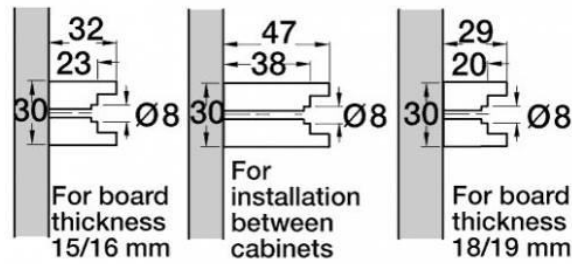

Independent 4 Life

Hafele Natural Wicker Basket Drawer for 500mm Width Cabinets - Beech Runner Options

£75.85 Inc. VAT

Product Code: 4G40716

Product Images

Additional Options

Choice of pre-drilled 449mm Beech runners (pair)	Cabinet board thickness 15/16mm	£13.83
	Cabinet board thickness 18/19mm	£13.88
	Installation in between cabinets	£15.33

Description

Natural wicker basket for 500mm wide cabinets. Available with a choice of beech runners to suit all cabinet installations.

Ideal for storing vegetables in the kitchen

Basket drawer frame size (W x D x H) 420 x 455 x 210mm.

- Natural wicker basket
- Select suitable runners to match cabinet board thickness
- For overall cabinet width (mm): 500
- Basket drawer width (mm): 420
- Basket drawer depth (mm): 455
- 210mm height - with a tolerance of ± 10 mm (excluding height of runners)
- Supplied with fixings
- No pull handle

Beech runners (pairs):

- Pre-drilled 449mm length

- Option 1: Cabinet board thickness 15/16mm
- Option 2: Cabinet board thickness 18/19mm
- Option 3: Suitable for installation between cabinets

Please note: Due to the nature of these products, weave and colour may vary slightly from product to product.