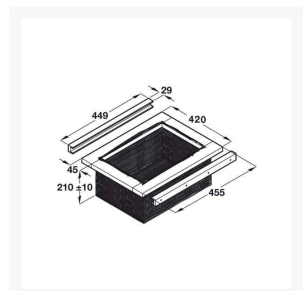

Independent 4 Life

Hafele Natural Wicker Basket Drawer for 500mm Width Cabinets - Beech Runner Options

£75.85 Inc. VAT

Product Code: 4G40716

Product Images

Additional Options

Choice of pre-drilled 449mm Beech runners (pair)	Cabinet board thickness 15/16mm	£13.83
	Cabinet board thickness 18/19mm	£13.88
	Installation in between cabinets	£15.33

Description

Natural wicker basket for 500mm wide cabinets. Available with a choice of beech runners to suit all cabinet installations.

Ideal for storing vegetables in the kitchen

Basket drawer frame size (W x D x H) 420 x 455 x 210mm.

- Natural wicker basket
- Select suitable runners to match cabinet board thickness
- For overall cabinet width (mm): 500
- Basket drawer width (mm): 420
- Basket drawer depth (mm): 455
- 210mm height - with a tolerance of ± 10 mm (excluding height of runners)
- Supplied with fixings
- No pull handle

Additional Information

Manufacturer	Hafele
Basket Style	Wicker
Colour	Natural Wicker
Frame and Runner Material	Beech
Cabinet Board Thickness (mm)	15 / 16, 18 / 19, Between Cabinets
Cabinet Width (mm)	500