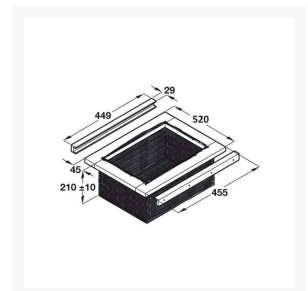

Product Images