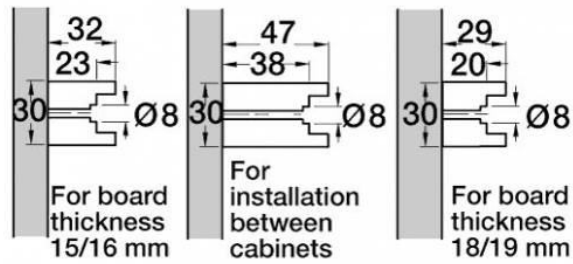

Additional Options

Choice of pre-drilled 449mm Beech runners (pair)	Cabinet board thickness 15/16mm	£13.83
	Cabinet board thickness 18/19mm	£13.88
	Installation between cabinets	£15.33

Description

Natural wicker basket for 600mm wide cabinets. Available with a choice of beech runners to suit all cabinet installations.

Ideal for storing vegetables in the kitchen

Basket drawer frame size (W x D x H) 520 x 455 x 210mm.

- Natural wicker basket
- Select suitable runners to match cabinet board thickness
- For overall cabinet width (mm): 600
- Basket drawer width (mm): 520
- Basket drawer depth (mm): 455
- 210mm height - with a tolerance of ± 10 mm (excluding height of runners)
- Supplied with fixings
- No pull handle

Beech runners (pairs):

- Pre-drilled 449mm length