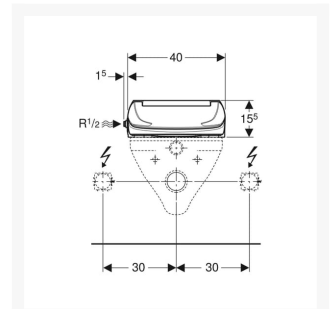

Product Images