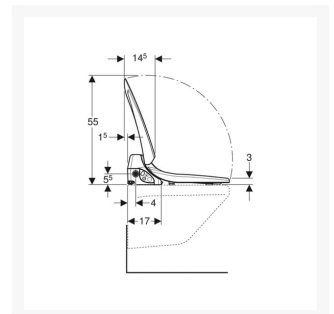

Independent 4 Life

Geberit AquaClean 4000 WC Enhancement Solution

£950.00 Inc. VAT

Product Code: 146.132.11.1

Product Images