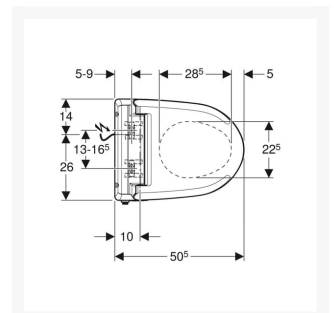

Independent 4 Life

Geberit AquaClean 4000 WC Enhancement Solution

£950.00 Inc. VAT

Product Code: 146.132.11.1

Product Images