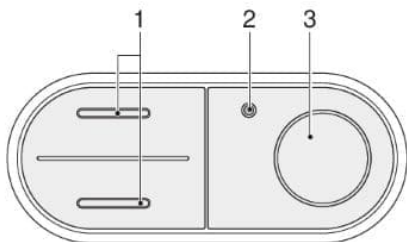

You can access system settings and additional functions from the rear side of the remote control.

- 1 Battery compartment
- 2 LCD display
- 3 <up>/<down>, <left>/<right> arrow keys

Front side of the remote control

Lateral control panel

The shower toilet functions of the device can be operated from the lateral control panel on the shower toilet.

- 1 <up>/<down> buttons: decrease or increase the spray intensity
- 2 Status LED
- 3 <Shower> button: start or stop the anal shower or the Lady shower

Technical details:

- Set at installation - Height adjustable frame (mm): 445, 465, 485, 505 and 525
- Seat height adjustment of between 44 and 56cm
- Protection class: I
- Protection degree: IPX4
- Power cord length (mm): 600