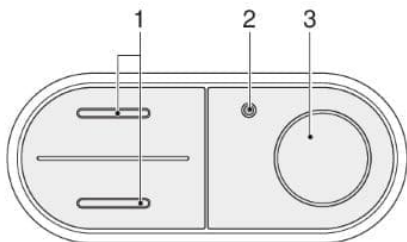

## Product Images

Remote control

Touchless control panel

**Rear side of the remote control**

You can access system settings and additional functions from the rear side of the remote control.

- 1 Battery compartment
- 2 LCD display
- 3 <up>/<down>, <left>/<right> arrow keys

**Front side of the remote control**

All functions for daily use can be operated from the front side of the remote control.

- 1 <Shower> button
- 2 <->/<+> buttons
- 3 <left>/<right> arrow keys
- 4 <Lady shower> button
- 5 <Dryer> button
- 6 <Toilet flush> button
- 7 <User profile> buttons

## Lateral control panel

The shower toilet functions of the device can be operated from the lateral control panel on the shower toilet.

- 1 <up>/<down> buttons: decrease or increase the spray intensity
- 2 Status LED
- 3 <Shower> button: start or stop the anal shower or the Lady shower

### **Technical details:**

- Set at installation - Height adjustable frame (mm): 445, 465, 485, 505 and 525
- Seat height adjustment of between 44 and 56cm
- Protection class: I
- Protection degree: IPX4
- Power cord length (mm): 600