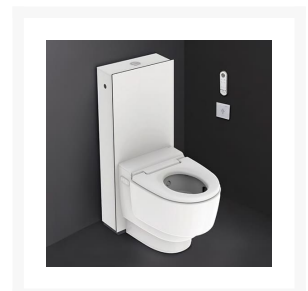

Independent 4 Life

Geberit AquaClean Mera Care WC Complete Solution, Floor-standing WC - OPT WC Lid

£3,607.20 Inc. VAT

Product Code: 146.242.11.1

Product Images

Remote control

Touchless control panel

Rear side of the remote control