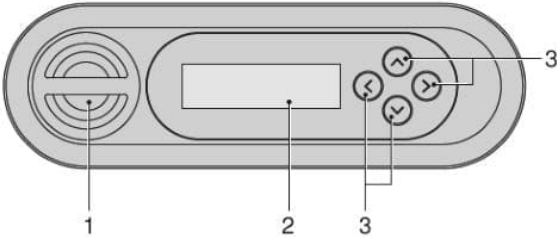

Independent 4 Life

Geberit AquaClean Mera Care WC Complete Solution, Floor-standing WC - OPT WC Lid

£3,607.20 Inc. VAT

Product Code: 146.242.11.1

Product Images

Remote control

Touchless control panel

Rear side of the remote control

You can access system settings and additional functions from the rear side of the remote control.

- 1 Battery compartment
- 2 LCD display
- 3 <up>/<down>, <left>/<right> arrow keys

Front side of the remote control

Lateral control panel

The shower toilet functions of the device can be operated from the lateral control panel on the shower toilet.

- 1 <up>/<down> buttons: decrease or increase the spray intensity
- 2 Status LED
- 3 <Shower> button: start or stop the anal shower or the Lady shower

Technical details:

- Set at installation - Height adjustable frame (mm): 445, 465, 485, 505 and 525
- Seat height adjustment of between 44 and 56cm
- Protection class: I
- Protection degree: IPX4
- Power cord length (mm): 600