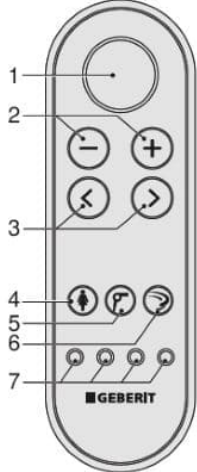

Front side of the remote control

All functions for daily use can be operated from the front side of the remote control.

- 1 <Shower> button
- 2 <->/<+> buttons
- 3 <left>/<right> arrow keys
- 4 <Lady shower> button
- 5 <Dryer> button
- 6 <Toilet flush> button
- 7 <User profile> buttons