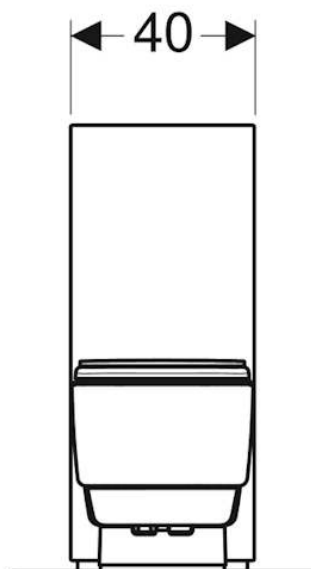

Additional Options

Product Code / Optional lid

243.211.11.1 / Mera WC Lid - White Alpine

£197.21

Description

The Geberit AquaClean Mera Care WC Complete Solution, a floor-standing shower toilet developed for independent living with carers and end user requirements in mind.