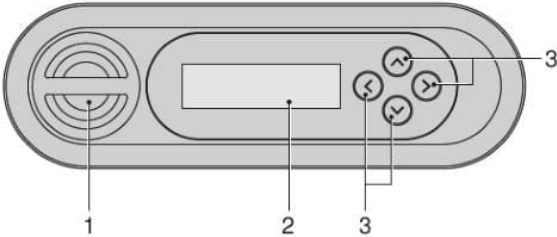

## Product Images

Remote control

Touchless control panel

**Rear side of the remote control**

You can access system settings and additional functions from the rear side of the remote control.

- 1 Battery compartment
- 2 LCD display
- 3 <up>/<down>, <left>/<right> arrow keys

**Front side of the remote control**

All functions for daily use can be operated from the front side of the remote control.

- 1 <Shower> button
- 2 <->/<+> buttons
- 3 <left>/<right> arrow keys
- 4 <Lady shower> button
- 5 <Dryer> button
- 6 <Toilet flush> button
- 7 <User profile> buttons

## Lateral control panel

The shower toilet functions of the device can be operated from the lateral control panel on the shower toilet.

- 1 <up>/<down> buttons: decrease or increase the spray intensity
- 2 Status LED
- 3 <Shower> button: start or stop the anal shower or the Lady shower

### **Technical details:**

- Set at installation - Height adjustable frame (mm): 445, 465, 485, 505 and 525
- Seat height adjustment of between 44 and 56cm
- Protection class: I
- Protection degree: IPX4
- Power cord length (mm): 600