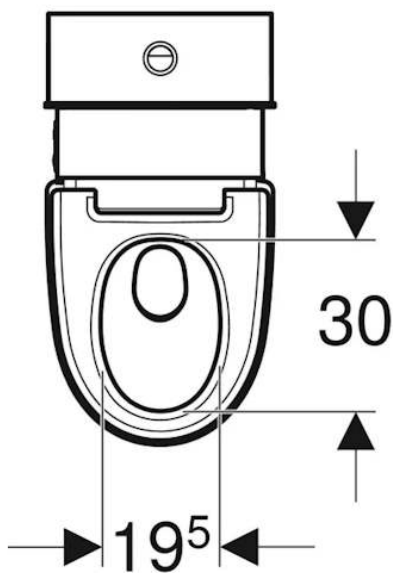

Additional Options

Product Code / Optional lid

243.211.11.1 / Mera WC Lid - White Alpine

£197.21

Description

The Geberit AquaClean Mera Care WC Complete Solution, a floor-standing shower toilet developed for independent living with carers and end user requirements in mind.