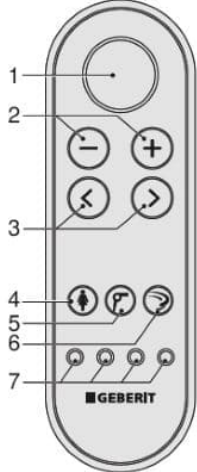

# Geberit AquaClean Mera Care WC Complete Solution, Floor-standing WC - OPT WC Lid

£3,607.20 Inc. VAT

Product Code: 146.242.11.1

## Product Images

Remote control

Touchless control panel

**Rear side of the remote control**

You can access system settings and additional functions from the rear side of the remote control.

- 1 Battery compartment
- 2 LCD display
- 3 <up>/<down>, <left>/<right> arrow keys

**Front side of the remote control**

All functions for daily use can be operated from the front side of the remote control.

- 1 <Shower> button
- 2 <->/<+> buttons
- 3 <left>/<right> arrow keys
- 4 <Lady shower> button
- 5 <Dryer> button
- 6 <Toilet flush> button
- 7 <User profile> buttons

## Lateral control panel

The shower toilet functions of the device can be operated from the lateral control panel on the shower toilet.

- 1 <up>/<down> buttons: decrease or increase the spray intensity
- 2 Status LED
- 3 <Shower> button: start or stop the anal shower or the Lady shower