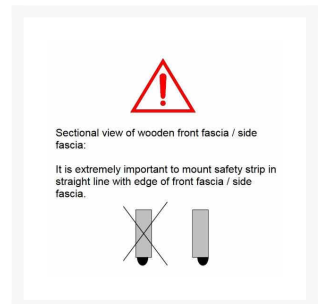

Independent 4 Life

Ropox FlexiElectric Flexible Safety Stop Strip - 1600mm

£283.20 Inc. VAT

Product Code: 30-69160

Product Images

Description

Ropox flexible safety stop strip, 1600mm in length, should be used to ensure safe operation of the FlexiElectric height adjustable rise and fall worktop frames and 4Single electric table frames.

- The Safety Stop strip, should be fitted, so that the user or other obstructions do not get crushed, when lowering the Ropox worktop frame
- Must be used with FlexiElectric worktops and 4Single electric tables to ensure safe operation
- Requires a fascia front to be mounted to the front and sides of the worktop frame
- Mount the safety stop strip in a straight line along the underside of the front edge of the fascia
- 1600mm length
- Supplied with a 1000mm Control Cable
- The Control Cable plugs into the Ropox Control Box
- Download the PDF Installation Instructions for more information