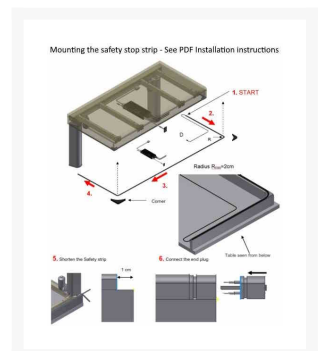

Independent 4 Life

Ropox FlexiElectric Flexible Safety Stop Strip - 1600mm

£283.20 Inc. VAT

Product Code: 30-69160

Product Images

Description

Ropox flexible safety stop strip, 1600mm in length, should be used to ensure safe operation of the FlexiElectric height adjustable rise and fall worktop frames and 4Single electric table frames.

- The Safety Stop strip, should be fitted, so that the user or other obstructions do not get crushed, when lowering the Ropox worktop frame
- Must be used with FlexiElectric worktops and 4Single electric tables to ensure safe operation
- Requires a fascia front to be mounted to the front and sides of the worktop frame
- Mount the safety stop strip in a straight line along the underside of the front edge of the fascia
- 1600mm length
- Supplied with a 1000mm Control Cable
- The Control Cable plugs into the Ropox Control Box
- Download the PDF Installation Instructions for more information