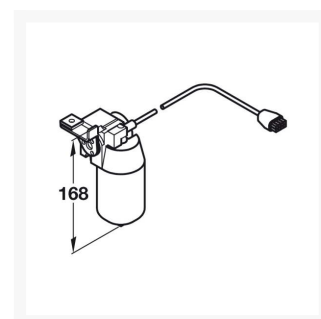

Independent 4 Life

Ropox FlexiElectric Motor, Includes 2000mm Cable

£484.63 Inc. VAT

Product Code: 30-67800

Product Images

Description

Ropox electric motor for the FlexiElectric adjustable height rise and fall worktop frame system.

- Electric motor 16x8x8 cm
- Includes 2000mm cable
- Motor quiet in operation
- Power supply: 240VAC / 2.5A / 50 Hz - Alternatively 100VAC / 50/60 Hz

www.independent4life.co.uk | info@independent4life.co.uk | Tel: 0800 500 3001 | VAT No: 942447711

EORI GB942447711000

- Standby primary: 1W
- Control voltage: 24VDC
- Duty circle: Max. 10 % conform to 1 min. active / 9 min. pause
- Speed: Approx. 32 mm/sec

Number of motors required:

- Length of worktop = 60-104 cm - use 1 motor
- Length of worktop = 105-300 cm - use 2 motors