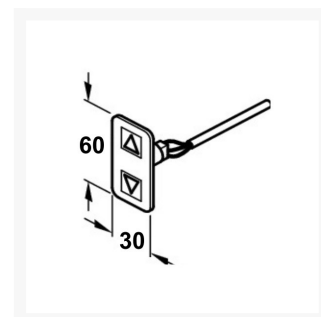

Independent 4 Life

Ropox FlexiElectric Spare Standard Mini Control Switch

£110.22 Inc. VAT

Product Code: 30-67840

Product Images

Description

Replacement Ropox standard mini control switch for the FlexiElectric height adjustable rise and fall worktop frame systems.

- Standard mini control switch
- Suitable for use with the FlexiElectric height adjustable worktop systems
- Switch size: 30 x 60mm

www.independent4life.co.uk | info@independent4life.co.uk | Tel: 0800 500 3001 | VAT No: 942447711