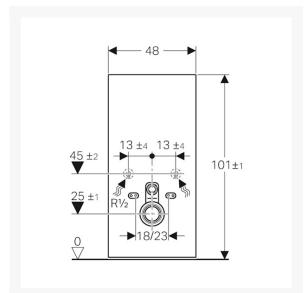

# Geberit Monolith for Wall-hung WC, 101 cm, Front: Mint Glass, Sides: ALU

£1,392.96 Inc. VAT

Product Code: 131.021.SL.5

# Description

---

Geberit Monolith for wall-hung WC pans, installed height of 101 cm (1010mm). A stylish dual flush, self-supporting concealed cistern that is fully insulated against condensation. The front panel is made of 6mm Mint glass with brushed aluminium side profiles.

## Technical details:

- Front cladding: 6mm Mint glass
- Side cladding finish: Brushed aluminium
- Height (mm): 1010 plusmn; 10
- Width (mm): 480
- Depth (mm): 106
- Flow pressure: 0.1-10 bar
- Max. operating water temperature: 25°C
- Flush volume, factory setting: 6 & 3 l
- Flush volume large, adjustment range: 4.5 / 6 l
- Small flush volume: 3 l