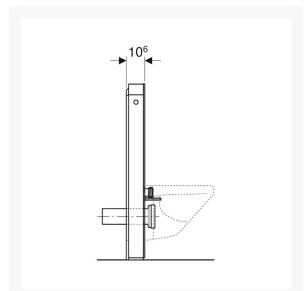

# Geberit Monolith for Wall-hung WC, 101 cm, Front: Mint Glass, Sides: ALU

£1,392.96 Inc. VAT

Product Code: 131.021.SL.5

# Description

---

Geberit Monolith for wall-hung WC pans, installed height of 101 cm (1010mm). A stylish dual flush, self-supporting concealed cistern that is fully insulated against condensation. The front panel is made of 6mm Mint glass with brushed aluminium side profiles.

## Technical details:

- Front cladding: 6mm Mint glass
- Side cladding finish: Brushed aluminium
- Height (mm): 1010 plusmn; 10
- Width (mm): 480
- Depth (mm): 106
- Flow pressure: 0.1-10 bar
- Max. operating water temperature: 25°C
- Flush volume, factory setting: 6 & 3 l
- Flush volume large, adjustment range: 4.5 / 6 l
- Small flush volume: 3 l