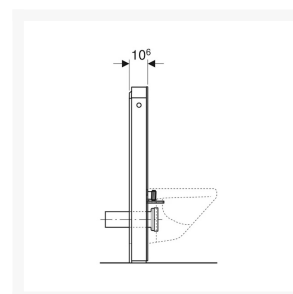

Independent 4 Life

Geberit Monolith for Wall-hung WC, 101 cm, Front: White Glass, Sides: ALU

£1,476.95 Inc. VAT

Product Code: 131.021.SI.5

Product Images

Description

Geberit Monolith for wall-hung WC pans, installed height of 101 cm (1010mm). A stylish dual flush, self-supporting concealed cistern that is fully insulated against condensation. The front panel is made of 8mm thick White glass with brushed aluminium side profiles.

- Ideal for renovations, conversions, and new buildings
- For wall inlets with inlet of height > 23 cm
- For replacing wall-hung WCs with close-coupled exposed cistern
- For compensating the offset between the WC connections and wall drains using a stepped straight connector for wall-hung WCs

Key benefits:

- Dual flush
- Adjustable flush volume
- Self-supporting
- Cistern, fully insulated against condensation
- Compensation of dimensional tolerances possible
- Fastening height WC ceramic appliance 35 ± 1 cm
- Height-adjustable up to 7 cm
- Water supply connection at the bottom
- Left/right water supply connections possible with accessories (not included)

Technical details:

- Front cladding: 8mm White glass
- Side cladding finish: Brushed aluminium
- Height (mm): 1010 plusmn; 10
- Width (mm): 480
- Depth (mm): 106
- Flow pressure: 0.1-10 bar
- Max. operating water temperature: 25°C
- Flush volume, factory setting: 6 & 3 l
- Flush volume large, adjustment range: 4.5 / 6 l
- Small flush volume: 3 l