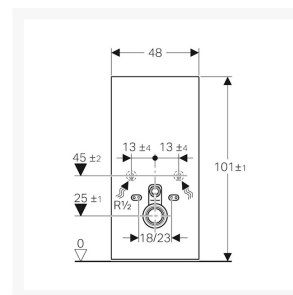

Independent 4 Life

Geberit Monolith for Wall-hung WC, 101 cm, Front: White Glass, Sides: ALU

£1,476.95 Inc. VAT

Product Code: 131.021.SI.5

Product Images

Description

Geberit Monolith for wall-hung WC pans, installed height of 101 cm (1010mm). A stylish dual flush, self-supporting concealed cistern that is fully insulated against condensation. The front panel is made of 8mm thick White glass with brushed aluminium side profiles.

- Ideal for renovations, conversions, and new buildings
- For wall inlets with inlet of height > 23 cm
- For replacing wall-hung WCs with close-coupled exposed cistern
- For compensating the offset between the WC connections and wall drains using a stepped straight connector for wall-hung WCs

Key benefits:

- Dual flush
- Adjustable flush volume
- Self-supporting
- Cistern, fully insulated against condensation
- Compensation of dimensional tolerances possible
- Fastening height WC ceramic appliance 35 ± 1 cm
- Height-adjustable up to 7 cm
- Water supply connection at the bottom
- Left/right water supply connections possible with accessories (not included)

Technical details:

- Front cladding: 8mm White glass
- Side cladding finish: Brushed aluminium
- Height (mm): 1010 plusmn; 10
- Width (mm): 480
- Depth (mm): 106
- Flow pressure: 0.1-10 bar
- Max. operating water temperature: 25°C
- Flush volume, factory setting: 6 & 3 l
- Flush volume large, adjustment range: 4.5 / 6 l
- Small flush volume: 3 l