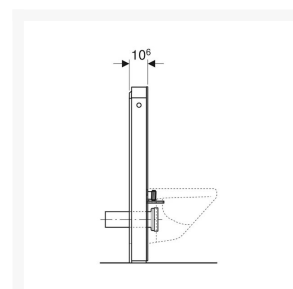

# Geberit Monolith for Wall-hung WC, 101 cm, Front: Black Glass, Sides: Black Chrome ALU

£1,476.95 Inc. VAT

Product Code: 131.021.SJ.6

# Description

---

Geberit Monolith for wall-hung WC pans, installed height of 101 cm (1010mm). A stylish dual flush, self-supporting concealed cistern that is fully insulated against condensation. The front panel is made of 8mm thick Black glass with black chrome brushed aluminium side profiles.

## Technical details:

- Front cladding: 8mm Black glass
- Side cladding finish: Black chrome brushed aluminium
- Height (mm): 1010 plusmn; 10
- Width (mm): 480
- Depth (mm): 106
- Flow pressure: 0.1-10 bar
- Max. operating water temperature: 25°C
- Flush volume, factory setting: 6 & 3 l
- Flush volume large, adjustment range: 4.5 / 6 l
- Small flush volume: 3 l