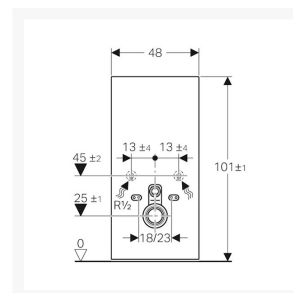

# Description

---

Geberit Monolith for wall-hung WC pans, installed height of 101 cm (1010mm). A stylish dual flush, self-supporting concealed cistern that is fully insulated against condensation. The front panel is made of 8mm thick Black glass with black chrome brushed aluminium side profiles.

## Technical details:

- Front cladding: 8mm Black glass
- Side cladding finish: Black chrome brushed aluminium
- Height (mm): 1010 plusmn; 10
- Width (mm): 480
- Depth (mm): 106
- Flow pressure: 0.1-10 bar
- Max. operating water temperature: 25°C
- Flush volume, factory setting: 6 & 3 l
- Flush volume large, adjustment range: 4.5 / 6 l
- Small flush volume: 3 l