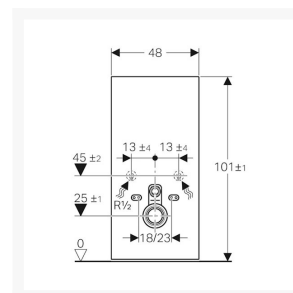

Independent 4 Life

Geberit Monolith for Wall-hung WC, 101 cm, Front: Lava Glass, Sides: Black Chrome ALU

£1,476.95 Inc. VAT

Product Code: 131.021.JK.5

Product Images

Description

Geberit Monolith for wall-hung WC pans, installed height of 101 cm (1010mm). A stylish dual flush, self-supporting concealed cistern that is fully insulated against condensation. The front panel is made of 8mm thick Lava glass with black chrome brushed aluminium side profiles.

- Ideal for renovations, conversions, and new buildings
- For wall inlets with inlet of height > 23 cm
- For replacing wall-hung WCs with close-coupled exposed cistern
- For compensating the offset between the WC connections and wall drains using a stepped straight connector for wall-hung WCs

Key benefits:

- Dual flush
- Adjustable flush volume
- Self-supporting
- Cistern, fully insulated against condensation
- Compensation of dimensional tolerances possible
- Fastening height WC ceramic appliance 35 ± 1 cm
- Height-adjustable up to 7 cm
- Water supply connection at the bottom
- Left/right water supply connections possible with accessories (not included)

Technical details:

- Front cladding: 8mm Lava glass
- Side cladding finish: Black chrome brushed aluminium
- Height (mm): 1010 plusmn; 10
- Width (mm): 480
- Depth (mm): 106
- Flow pressure: 0.1-10 bar
- Max. operating water temperature: 25°C
- Flush volume, factory setting: 6 & 3 l
- Flush volume large, adjustment range: 4.5 / 6 l
- Small flush volume: 3 l