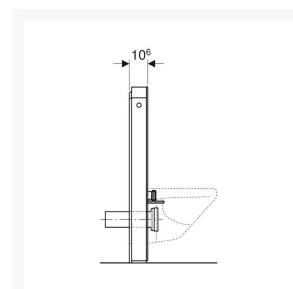

Independent 4 Life

Geberit Monolith for Wall-hung WC, 101 cm, Front: Lava Glass, Sides: Black Chrome ALU

£1,476.95 Inc. VAT

Product Code: 131.021.JK.5

Product Images

Description

Geberit Monolith for wall-hung WC pans, installed height of 101 cm (1010mm). A stylish dual flush, self-supporting concealed cistern that is fully insulated against condensation. The front panel is made of 8mm thick Lava glass with black chrome brushed aluminium side profiles.

- Ideal for renovations, conversions, and new buildings
- For wall inlets with inlet of height > 23 cm
- For replacing wall-hung WCs with close-coupled exposed cistern
- For compensating the offset between the WC connections and wall drains using a stepped straight connector for wall-hung WCs

Key benefits:

- Dual flush
- Adjustable flush volume
- Self-supporting
- Cistern, fully insulated against condensation
- Compensation of dimensional tolerances possible
- Fastening height WC ceramic appliance 35 ± 1 cm
- Height-adjustable up to 7 cm
- Water supply connection at the bottom
- Left/right water supply connections possible with accessories (not included)

Technical details:

- Front cladding: 8mm Lava glass
- Side cladding finish: Black chrome brushed aluminium
- Height (mm): 1010 plusmn; 10
- Width (mm): 480
- Depth (mm): 106
- Flow pressure: 0.1-10 bar
- Max. operating water temperature: 25°C
- Flush volume, factory setting: 6 & 3 l
- Flush volume large, adjustment range: 4.5 / 6 l
- Small flush volume: 3 l