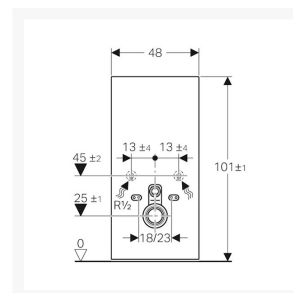

# Geberit Monolith for Wall-hung WC, 101 cm, Front: Sand Grey Glass, Sides: ALU

£1,476.95 Inc. VAT

Product Code: 131.021.JL.5

# Description

---

Geberit Monolith for wall-hung WC pans, installed height of 101 cm (1010mm). A stylish dual flush, self-supporting concealed cistern that is fully insulated against condensation. The front panel is made of 8mm thick Sand Grey glass with brushed aluminium side profiles.

## Technical details:

- Front cladding: 8mm Sand Grey glass
- Side cladding finish: Brushed aluminium
- Height (mm): 1010 plusmn; 10
- Width (mm): 480
- Depth (mm): 106
- Flow pressure: 0.1-10 bar
- Max. operating water temperature: 25°C
- Flush volume, factory setting: 6 & 3 l
- Flush volume large, adjustment range: 4.5 / 6 l
- Small flush volume: 3 l