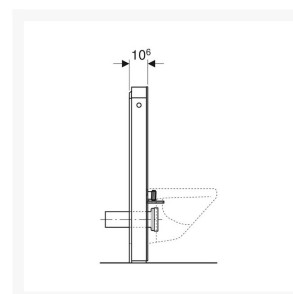

# Geberit Monolith for Wall-hung WC, 101 cm, Front: Sand Grey Glass, Sides: ALU

£1,476.95 Inc. VAT

Product Code: 131.021.JL.5

# Description

---

Geberit Monolith for wall-hung WC pans, installed height of 101 cm (1010mm). A stylish dual flush, self-supporting concealed cistern that is fully insulated against condensation. The front panel is made of 8mm thick Sand Grey glass with brushed aluminium side profiles.

## Technical details:

- Front cladding: 8mm Sand Grey glass
- Side cladding finish: Brushed aluminium
- Height (mm): 1010 plusmn; 10
- Width (mm): 480
- Depth (mm): 106
- Flow pressure: 0.1-10 bar
- Max. operating water temperature: 25°C
- Flush volume, factory setting: 6 & 3 l
- Flush volume large, adjustment range: 4.5 / 6 l
- Small flush volume: 3 l