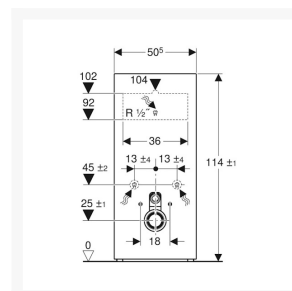

Independent 4 Life

Geberit Monolith for Wall-hung WC, 114 cm, Front: White Glass, Sides: ALU

£1,658.23 Inc. VAT

Product Code: 131.031.SI.5

Product Images

Description

Geberit Monolith for wall-hung WC pans, installed height of 114 cm (1140mm). A stylish dual flush, self-supporting concealed cistern that is fully insulated against condensation. The front panel is made of 8mm thick White glass with brushed aluminium side profiles.

Key benefits:

- Dual flush
- Adjustable flush volume
- Self-supporting
- Cistern, fully insulated against condensation
- Compensation of dimensional tolerances possible
- Fastening height WC ceramic appliance 35 ± 1 cm
- Height-adjustable up to 7 cm
- Water supply connection at the rear centre or on the bottom
- Left/right water supply connections possible with accessories (not included)

Technical details:

- Front cladding: 8mm White glass
- Side cladding finish: Brushed aluminium
- Height (mm): 1140 plusmn; 10
- Width (mm): 505
- Depth (mm): 106
- Flow pressure: 0.1-10 bar
- Max. operating water temperature: 25°C
- Flush volume, factory setting: 6 & 3 l
- Flush volume large, adjustment range: 4.5 / 6 l
- Small flush volume: 3 l
- Calculated flow rate: 0.11 l/s
- Max. flow pressure for calculated flow rate: 0.5 bar

Scope of Delivery:

- Water supply connection set with 2 angle stop valves 1/2"
- Flush bend extension 160 mm
- Sleeve made of EPDM, \varnothing 44 / 55 mm
- Straight connector made of PE-HD, \varnothing 90 / 110 mm
- Adaptor socket made of PE-HD, \varnothing 90 / 110 mm