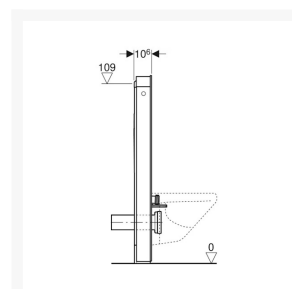

Independent 4 Life

Geberit Monolith for Wall-hung WC, 114 cm, Front: White Glass, Sides: ALU

£1,658.23 Inc. VAT

Product Code: 131.031.SI.5

Product Images

Description

Geberit Monolith for wall-hung WC pans, installed height of 114 cm (1140mm). A stylish dual flush, self-supporting concealed cistern that is fully insulated against condensation. The front panel is made of 8mm thick White glass with brushed aluminium side profiles.

Key benefits:

- Dual flush
- Adjustable flush volume
- Self-supporting
- Cistern, fully insulated against condensation
- Compensation of dimensional tolerances possible
- Fastening height WC ceramic appliance 35 ± 1 cm
- Height-adjustable up to 7 cm
- Water supply connection at the rear centre or on the bottom
- Left/right water supply connections possible with accessories (not included)

Technical details:

- Front cladding: 8mm White glass
- Side cladding finish: Brushed aluminium
- Height (mm): 1140 plusmn; 10
- Width (mm): 505
- Depth (mm): 106
- Flow pressure: 0.1-10 bar
- Max. operating water temperature: 25°C
- Flush volume, factory setting: 6 & 3 l
- Flush volume large, adjustment range: 4.5 / 6 l
- Small flush volume: 3 l
- Calculated flow rate: 0.11 l/s
- Max. flow pressure for calculated flow rate: 0.5 bar

Scope of Delivery:

- Water supply connection set with 2 angle stop valves 1/2"
- Flush bend extension 160 mm
- Sleeve made of EPDM, \varnothing 44 / 55 mm
- Straight connector made of PE-HD, \varnothing 90 / 110 mm
- Adaptor socket made of PE-HD, \varnothing 90 / 110 mm