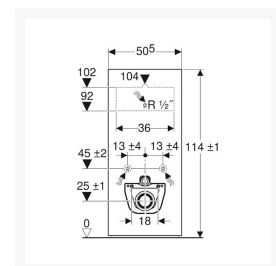

Independent 4 Life

£1,842.98 Inc. VAT

Geberit Monolith for Wall-hung WC, 114 cm, Front: Stoneware Slate Look, Sides: Black Chrome ALU

Product Code: 131.031.00.5

Product Images

Description

Geberit Monolith for wall-hung WC pans, installed height of 114 cm (1140mm). A stylish dual flush, self-supporting concealed cistern that is fully insulated against condensation. The front panel is made of stoneware slate look with Black Chrome brushed aluminium side profiles.

Key benefits:

- Dual flush
- Adjustable flush volume
- Self-supporting
- Cistern, fully insulated against condensation
- Compensation of dimensional tolerances possible
- Fastening height WC ceramic appliance 35 ± 1 cm
- Height-adjustable up to 7 cm
- Water supply connection at the rear centre or on the bottom
- Left/right water supply connections possible with accessories (not included)

Technical details:

- Front cladding: Stoneware slate look
- Side cladding finish: Black Chrome brushed aluminium
- Height (mm): 1140 plusmn; 10
- Width (mm): 505
- Depth (mm): 106
- Flow pressure: 0.1-10 bar
- Max. operating water temperature: 25°C
- Flush volume, factory setting: 6 & 3 l
- Flush volume large, adjustment range: 4.5 / 6 l
- Small flush volume: 3 l
- Calculated flow rate: 0.11 l/s
- Max. flow pressure for calculated flow rate: 0.5 bar

Scope of Delivery:

- Water supply connection set with 2 angle stop valves 1/2"
- Flush bend extension 160 mm
- Sleeve made of EPDM, \varnothing 44 / 55 mm
- Straight connector made of PE-HD, \varnothing 90 mm