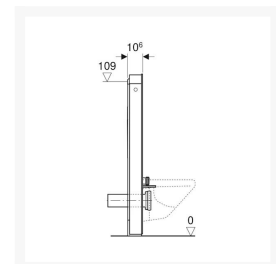

Independent 4 Life

£1,842.98 Inc. VAT

Geberit Monolith for Wall-hung WC, 114 cm, Front: Stoneware Slate Look, Sides: Black Chrome ALU

Product Code: 131.031.00.5

Product Images

Description

Geberit Monolith for wall-hung WC pans, installed height of 114 cm (1140mm). A stylish dual flush, self-supporting concealed cistern that is fully insulated against condensation. The front panel is made of stoneware slate look with Black Chrome brushed aluminium side profiles.

Key benefits:

- Dual flush
- Adjustable flush volume
- Self-supporting
- Cistern, fully insulated against condensation
- Compensation of dimensional tolerances possible
- Fastening height WC ceramic appliance 35 ± 1 cm
- Height-adjustable up to 7 cm
- Water supply connection at the rear centre or on the bottom
- Left/right water supply connections possible with accessories (not included)

Technical details:

- Front cladding: Stoneware slate look
- Side cladding finish: Black Chrome brushed aluminium
- Height (mm): 1140 plusmn; 10
- Width (mm): 505
- Depth (mm): 106
- Flow pressure: 0.1-10 bar
- Max. operating water temperature: 25°C
- Flush volume, factory setting: 6 & 3 l
- Flush volume large, adjustment range: 4.5 / 6 l
- Small flush volume: 3 l
- Calculated flow rate: 0.11 l/s
- Max. flow pressure for calculated flow rate: 0.5 bar

Scope of Delivery:

- Water supply connection set with 2 angle stop valves 1/2"
- Flush bend extension 160 mm
- Sleeve made of EPDM, \varnothing 44 / 55 mm
- Straight connector made of PE-HD, \varnothing 90 mm