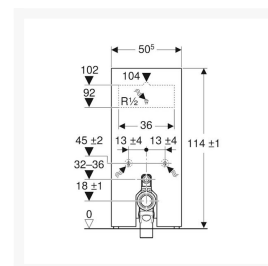

Independent 4 Life

Geberit Monolith for Floor-standing WC, 114 cm, Front: Stoneware Slate Look, Sides: Black Chrome ALU

£1,842.98 Inc. VAT

Product Code: 131.033.00.5

Product Images

Description

Geberit Monolith for floor-standing WC for floor inlets with an installed height of 114 cm (1140mm). A stylish dual flush, self-supporting concealed cistern that is fully insulated against condensation. The front panel is made of stoneware slate look with brushed aluminium black chrome side profiles.

Technical details:

- Front cladding: Stoneware slate look
- Side cladding finish: Brushed aluminium
- Side cladding colour: Black chrome
- Height (mm): 1140
- Width (mm): 505
- Depth (mm): 106
- Flow pressure: 0.1-10 bar
- Max. operating water temperature: 25°C
- Flush volume, factory setting: 6 & 3 l
- Flush volume large, adjustment range: 4.5 / 6 l
- Small flush volume: 3 l
- Calculated flow rate: 0.11 l/s
- Minimum flow pressure for calculated flow rate: 0.5 bar

Scope of Delivery:

- Water supply connection set with 2 angle stop valves 1/2"
- Flush bend extension 160 mm
- Connection bend made of PP, ø 90 mm
- Sleeve made of EPDM, ø 44 / 55 mm
- Adaptor socket made of PE-HD, ø 90 / 110 mm
- Fastening material
- Base cover