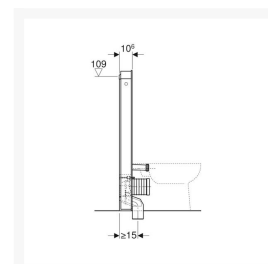

Independent 4 Life

Geberit Monolith for Floor-standing WC, 114 cm, Front: Stoneware Slate Look, Sides: Black Chrome ALU

£1,842.98 Inc. VAT

Product Code: 131.033.00.5

Product Images

Description

Geberit Monolith for floor-standing WC for floor inlets with an installed height of 114 cm (1140mm). A stylish dual flush, self-supporting concealed cistern that is fully insulated against condensation. The front panel is made of stoneware slate look with brushed aluminium black chrome side profiles.

- Ideal for renovations, conversions, and new buildings
- For wall inlets with an inlet of height 18 cm
- For replacing floor-standing WCs with concealed cisterns with a maximum service opening height < 109 cm
- For replacing floor-standing WCs with close-coupled exposed cistern
- For replacing low-level and half-high level exposed cisterns
- For replacing pressure flushing valves

Technical details:

- Front cladding: Stoneware slate look
- Side cladding finish: Brushed aluminium
- Side cladding colour: Black chrome
- Height (mm): 1140
- Width (mm): 505
- Depth (mm): 106
- Flow pressure: 0.1-10 bar
- Max. operating water temperature: 25°C
- Flush volume, factory setting: 6 & 3 l
- Flush volume large, adjustment range: 4.5 / 6 l
- Small flush volume: 3 l
- Calculated flow rate: 0.11 l/s
- Minimum flow pressure for calculated flow rate: 0.5 bar

Scope of Delivery:

- Water supply connection set with 2 angle stop valves 1/2"
- Flush bend extension 160 mm
- Connection bend made of PP, ø 90 mm
- Sleeve made of EPDM, ø 44 / 55 mm
- Adaptor socket made of PE-HD, ø 90 / 110 mm
- Fastening material
- Base cover