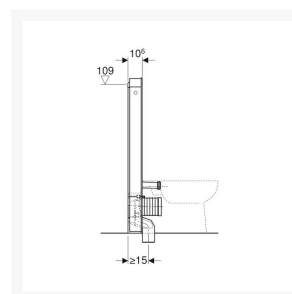

# Geberit Monolith for Floor-standing WC, 114 cm, Front: Stoneware Concrete Look, Sides: ALU

£1,842.98 Inc. VAT

Product Code: 131.033.JV.5

## Description

---

Geberit Monolith for floor-standing WC for floor inlets with an installed height of 114 cm (1140mm). A stylish dual flush, self-supporting concealed cistern that is fully insulated against condensation. The front panel is made of stoneware concrete look with brushed aluminium side profiles.

### Technical details:

- Front cladding: Stoneware concrete look
- Side cladding finish: Brushed aluminium
- Height (mm): 1140
- Width (mm): 505
- Depth (mm): 106
- Flow pressure: 0.1-10 bar
- Max. operating water temperature: 25°C
- Flush volume, factory setting: 6 & 3 l
- Flush volume large, adjustment range: 4.5 / 6 l
- Small flush volume: 3 l
- Calculated flow rate: 0.11 l/s
- Minimum flow pressure for calculated flow rate: 0.5 bar

### Scope of Delivery:

- Water supply connection set with 2 angle stop valves 1/2"
- Flush bend extension 160 mm
- Connection bend made of PP, ø 90 mm
- Sleeve made of EPDM, ø 44 / 55 mm
- Adaptor socket made of PE-HD, ø 90 / 110 mm
- Fastening material
- Base cover
- Fastening material for drywall