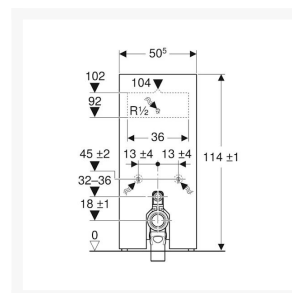

# Geberit Monolith for Floor-standing WC, 114 cm, Front: Stoneware Concrete Look, Sides: ALU

£1,842.98 Inc. VAT

Product Code: 131.033.JV.5

## Description

---

Geberit Monolith for floor-standing WC for floor inlets with an installed height of 114 cm (1140mm). A stylish dual flush, self-supporting concealed cistern that is fully insulated against condensation. The front panel is made of stoneware concrete look with brushed aluminium side profiles.

### Technical details:

- Front cladding: Stoneware concrete look
- Side cladding finish: Brushed aluminium
- Height (mm): 1140
- Width (mm): 505
- Depth (mm): 106
- Flow pressure: 0.1-10 bar
- Max. operating water temperature: 25°C
- Flush volume, factory setting: 6 & 3 l
- Flush volume large, adjustment range: 4.5 / 6 l
- Small flush volume: 3 l
- Calculated flow rate: 0.11 l/s
- Minimum flow pressure for calculated flow rate: 0.5 bar