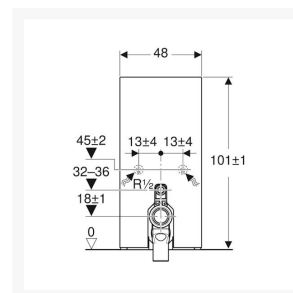

# Geberit Monolith for Floor-standing WC, 101 cm, Front: Stoneware Concrete Look, Sides: ALU

£1,660.22 Inc. VAT

Product Code: 131.002.JV.5

## Description

---

Geberit Monolith for floor-standing WC for floor inlets with an installed height of 101 cm (1010mm). A stylish dual flush, self-supporting concealed cistern that is fully insulated against condensation. The front panel is made of stoneware concrete look with brushed aluminium side profiles.

### Technical details:

- Front cladding: Stoneware concrete look
- Side cladding finish: Brushed aluminium
- Height (mm): 1010
- Width (mm): 480
- Depth (mm): 106
- Flow pressure: 0.1-10 bar
- Max. operating water temperature: 25°C
- Flush volume, factory setting: 6 & 3 l
- Flush volume large, adjustment range: 4.5 / 6 l
- Flush volume small: 3 l