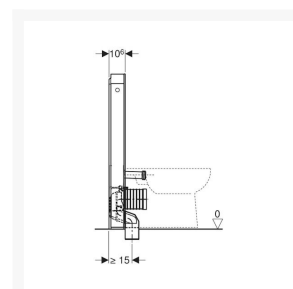

# Geberit Monolith for Floor-standing WC, 101 cm, Front: Stoneware Concrete Look, Sides: ALU

£1,660.22 Inc. VAT

Product Code: 131.002.JV.5

## Description

---

Geberit Monolith for floor-standing WC for floor inlets with an installed height of 101 cm (1010mm). A stylish dual flush, self-supporting concealed cistern that is fully insulated against condensation. The front panel is made of stoneware concrete look with brushed aluminium side profiles.

### Technical details:

- Front cladding: Stoneware concrete look
- Side cladding finish: Brushed aluminium
- Height (mm): 1010
- Width (mm): 480
- Depth (mm): 106
- Flow pressure: 0.1-10 bar
- Max. operating water temperature: 25°C
- Flush volume, factory setting: 6 & 3 l
- Flush volume large, adjustment range: 4.5 / 6 l
- Flush volume small: 3 l