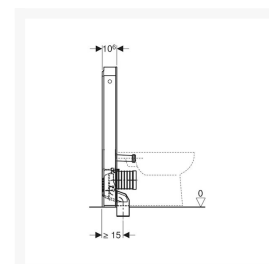

# Geberit Monolith for Floor-standing WC, 101 cm, Front: Stoneware Slate Look, Sides: Black Chrome ALU

£1,660.22 Inc. VAT

Product Code: 131.002.00.5

## Description

---

Geberit Monolith for floor-standing WC for floor inlets with an installed height of 101 cm (1010mm). A stylish dual flush, self-supporting concealed cistern that is fully insulated against condensation. The front panel is made of stoneware slate look with brushed aluminium black chrome side profiles.

### Technical details:

- Front cladding: Stoneware slate look
- Side cladding finish: Black Chrome brushed aluminium
- Height (mm): 1010
- Width (mm): 480
- Depth (mm): 106
- Flow pressure: 0.1-10 bar
- Max. operating water temperature: 25°C
- Flush volume, factory setting: 6 & 3 l
- Flush volume large, adjustment range: 4.5 / 6 l
- Flush volume small: 3 l