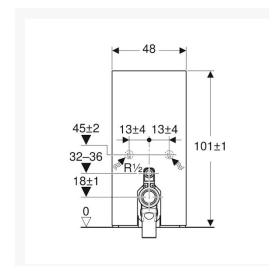

# Geberit Monolith for Floor-standing WC, 101 cm, Front: Stoneware Slate Look, Sides: Black Chrome ALU

£1,660.22 Inc. VAT

Product Code: 131.002.00.5

## Description

---

Geberit Monolith for floor-standing WC for floor inlets with an installed height of 101 cm (1010mm). A stylish dual flush, self-supporting concealed cistern that is fully insulated against condensation. The front panel is made of stoneware slate look with brushed aluminium black chrome side profiles.

### Technical details:

- Front cladding: Stoneware slate look
- Side cladding finish: Black Chrome brushed aluminium
- Height (mm): 1010
- Width (mm): 480
- Depth (mm): 106
- Flow pressure: 0.1-10 bar
- Max. operating water temperature: 25°C
- Flush volume, factory setting: 6 & 3 l
- Flush volume large, adjustment range: 4.5 / 6 l
- Flush volume small: 3 l