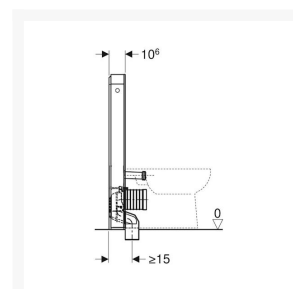

Independent 4 Life

Geberit Monolith Plus for Floor-standing WC, 101 cm, Front: Stoneware Concrete Look, Sides: ALU

£2,789.70 Inc. VAT

Product Code: 131.202.JV.7

Product Images

Description

The Geberit Monolith Plus for floor-standing WCs 1010mm, stoneware concrete. The Plus version of the Geberit monolith conceals a solution for water hygiene from the adjustable interval flush, settings can be programmed only via the Geberit Home app. The odour extraction unit keeps the bathroom fresh.

- Used for floor-standing WCs with P-bend and water inlet height of 320 – 360mm above the floor (EN 33)

Technical details:

- Front cladding: Stoneware concrete
- Side cladding: Aluminium
- Height (mm): 1010
- Width (mm): 106
- Base (mm): 480
- Protection degree: IPX4
- Protection class: I
- Nominal Voltage: 100 – 240 V AC
- Operation with extra low voltage
- No mains voltage in cistern
- Mains connection with flexible three-core sheathed cable
- Mains frequency 50 – 60 Hz
- Operating voltage: 12 V DC
- Power consumption: 15 W
- Standby power consumption: < 0.5
- Flow pressure: 0.1 - 10 bar
- Max. operating water temperature: 25°C
- Flush volume factory settings: 6 & 3 l
- Large flush volume range: 4 – 6 l
- Small flush volume: 3 l
- Light colour: 2200 – 4000 K
- Cistern is fully insulated against condensation
- Water supply connection on the left and right side possible with accessories
- Water supply connection on the bottom
- Wall inlets with inlet height of > 180mm

Scope of Delivery:

- Water supply connection set with 2 angle stop valves 1/2"
- Flush bend extension 160mm
- Sleeve made of EPDM, ø 44 / 55 mm
- Straight Connector made of PE-HD, ø 90 mm
- Adaptor socket made of PE-HD, ø 90 / 110 mm
- Female socket for mains connection
- Power supply unit
- Base cover
- Fastening material & fastening material for drywall