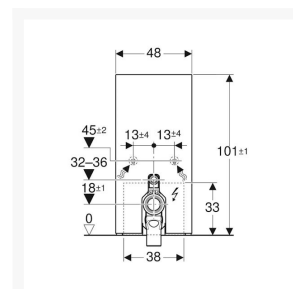

Independent 4 Life

Geberit Monolith Plus for Floor-standing WC, 101 cm, Front: Stoneware Concrete Look, Sides: ALU

£2,789.70 Inc. VAT

Product Code: 131.202.JV.7

Product Images

Description

The Geberit Monolith Plus for floor-standing WCs 1010mm, stoneware concrete. The Plus version of the Geberit monolith conceals a solution for water hygiene from the adjustable interval flush, settings can be programmed only via the Geberit Home app. The odour extraction unit keeps the bathroom fresh.

- Used for floor-standing WCs with P-bend and water inlet height of 320 – 360mm above the floor (EN 33)

Technical details:

- Front cladding: Stoneware concrete
- Side cladding: Aluminium
- Height (mm): 1010
- Width (mm): 106
- Base (mm): 480
- Protection degree: IPX4
- Protection class: I
- Nominal Voltage: 100 – 240 V AC
- Operation with extra low voltage
- No mains voltage in cistern
- Mains connection with flexible three-core sheathed cable
- Mains frequency 50 – 60 Hz
- Operating voltage: 12 V DC
- Power consumption: 15 W
- Standby power consumption: < 0.5
- Flow pressure: 0.1 - 10 bar
- Max. operating water temperature: 25°C
- Flush volume factory settings: 6 & 3 l
- Large flush volume range: 4 – 6 l
- Small flush volume: 3 l
- Light colour: 2200 – 4000 K
- Cistern is fully insulated against condensation
- Water supply connection on the left and right side possible with accessories
- Water supply connection on the bottom
- Wall inlets with inlet height of > 180mm

Scope of Delivery:

- Water supply connection set with 2 angle stop valves 1/2"
- Flush bend extension 160mm
- Sleeve made of EPDM, ø 44 / 55 mm
- Straight Connector made of PE-HD, ø 90 mm
- Adaptor socket made of PE-HD, ø 90 / 110 mm
- Female socket for mains connection
- Power supply unit
- Base cover
- Fastening material & fastening material for drywall