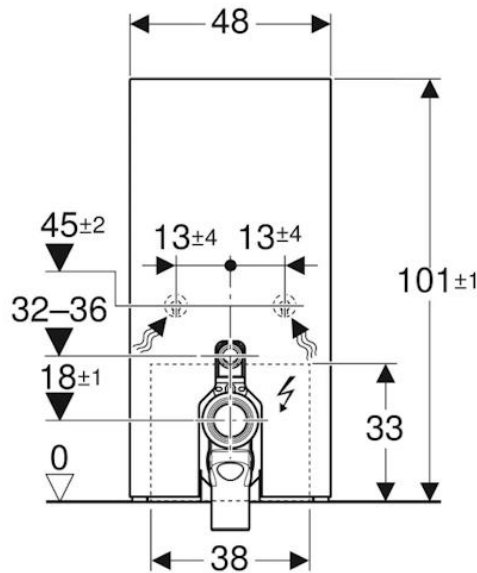

Independent 4 Life

Geberit Monolith Plus for Floor-standing WC, 101 cm, Front: Stoneware Slate Look, Sides: Black Chrome ALU

£2,789.70 Inc. VAT

Product Code: 131.202.00.7

Product Images

Description

The Geberit Monolith Plus for floor-standing WCs 1010mm, stoneware slate & black chrome. The Plus version of the Geberit monolith conceals a solution for water hygiene from the adjustable interval flush, settings can be programmed only via the Geberit Home app. The odour extraction unit keeps the bathroom fresh.

- Used for floor-standing WCs with P-bend and water inlet height of 320 – 360mm above the floor (EN 33)

Technical details:

- Front cladding: Stoneware slate
- Side cladding: Aluminium
- Side cladding colour: Black chrome
- Height (mm): 1010
- Width (mm): 106
- Base (mm): 480
- Protection degree: IPX4
- Protection class: I
- Nominal Voltage: 100 – 240 V AC
- Operation with extra low voltage
- No mains voltage in cistern
- Mains connection with flexible three-core sheathed cable
- Mains frequency 50 – 60 Hz
- Operating voltage: 12 V DC
- Power consumption: 15 W
- Standby power consumption: < 0.5
- Flow pressure: 0.1 - 10 bar
- Max. operating water temperature: 25°C
- Flush volume factory settings: 6 & 3 l
- Large flush volume range: 4 – 6 l
- Small flush volume: 3 l
- Light colour: 2200 – 4000 K
- Cistern is fully insulated against condensation
- Water supply connection on the left and right side possible with accessories
- Water supply connection on the bottom
- Wall inlets with inlet height of > 180mm

Scope of Delivery:

- Water supply connection set with 2 angle stop valves 1/2"
- Flush bend extension 160mm
- Sleeve made of EPDM, ø 44 / 55 mm
- Straight Connector made of PE-HD, ø 90 mm
- Adaptor socket made of PE-HD, ø 90 / 110 mm
- Female socket for mains connection
- Power supply unit
- Base cover
- Fastening material & fastening material for drywall