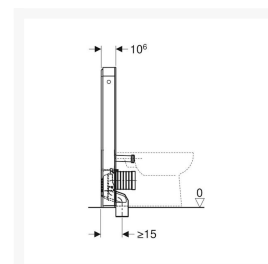

Independent 4 Life

Geberit Monolith Plus for Floor-standing WC, 101 cm, Front: Stoneware Slate Look, Sides: Black Chrome ALU

£2,789.70 Inc. VAT

Product Code: 131.202.00.7

Product Images

Description

The Geberit Monolith Plus for floor-standing WCs 1010mm, stoneware slate & black chrome. The Plus version of the Geberit monolith conceals a solution for water hygiene from the adjustable interval flush, settings can be programmed only via the Geberit Home app. The odour extraction unit keeps the bathroom fresh.

- Used for floor-standing WCs with P-bend and water inlet height of 320 – 360mm above the floor (EN 33)

Technical details:

- Front cladding: Stoneware slate
- Side cladding: Aluminium
- Side cladding colour: Black chrome
- Height (mm): 1010
- Width (mm): 106
- Base (mm): 480
- Protection degree: IPX4
- Protection class: I
- Nominal Voltage: 100 – 240 V AC
- Operation with extra low voltage
- No mains voltage in cistern
- Mains connection with flexible three-core sheathed cable
- Mains frequency 50 – 60 Hz
- Operating voltage: 12 V DC
- Power consumption: 15 W
- Standby power consumption: < 0.5
- Flow pressure: 0.1 - 10 bar
- Max. operating water temperature: 25°C
- Flush volume factory settings: 6 & 3 l
- Large flush volume range: 4 – 6 l
- Small flush volume: 3 l
- Light colour: 2200 – 4000 K
- Cistern is fully insulated against condensation
- Water supply connection on the left and right side possible with accessories
- Water supply connection on the bottom
- Wall inlets with inlet height of > 180mm

Scope of Delivery:

- Water supply connection set with 2 angle stop valves 1/2"
- Flush bend extension 160mm
- Sleeve made of EPDM, ø 44 / 55 mm
- Straight Connector made of PE-HD, ø 90 mm
- Adaptor socket made of PE-HD, ø 90 / 110 mm
- Female socket for mains connection
- Power supply unit
- Base cover
- Fastening material & fastening material for drywall