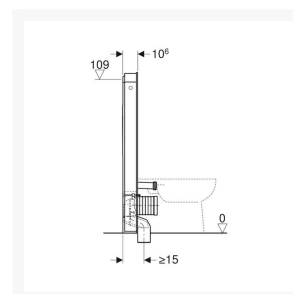

Independent 4 Life

Geberit Monolith Plus for Floor-standing WC, 114 cm, Front: Stoneware Concrete Look, Sides: ALU

£2,957.20 Inc. VAT

Product Code: 131.233.JV.7

Product Images

Description

The Geberit Monolith Plus for floor-standing back to wall toilet pans, finished with a Stoneware concrete look Front with Aluminium Side panels, 1140mm overall height. The Plus version of the Geberit monolith conceals the cistern with an adjustable interval flush, settings can be programmed only via the Geberit Home app. The odour extraction unit keeps the bathroom fresh.

- Front cladding: Stoneware concrete look
- Side cladding: Aluminium
- Height (mm): 1140
- Width (mm): 106
- Base (mm): 505
- Protection degree: IPX4
- Protection class: I
- Nominal Voltage: 100 – 240 V AC
- Operation with extra low voltage
- No mains voltage in cistern
- Mains connection with flexible three-core sheathed cable
- Mains frequency 50 – 60 Hz
- Operating voltage: 12 V DC
- Power consumption: 15 W
- Standby power consumption: < 0.5
- Flow pressure: 0.1 - 10 bar
- Max. operating water temperature: 25°C
- Flush volume factory settings: 6 & 3 l
- Large flush volume range: 4 – 6 l
- Small flush volume: 3 l
- Light colour: 2200 – 4000 K
- Cistern is fully insulated against condensation
- Standard - Bottom water supply connection
- Left and right-side water supply connections require accessories - please contact us
- Wall inlets with inlet height of > 180mm

Scope of Delivery:

- Water supply connection set with 2 angle stop valves 1/2"
- Flush bend extension 160mm
- Sleeve made of EPDM, ø 44 / 55 mm
- Straight Connector made of PE-HD, ø 90 mm
- Adaptor socket made of PE-HD, ø 90 / 110 mm
- Female socket for mains connection
- Power supply unit
- Base cover
- Fastening material & fastening material for drywall