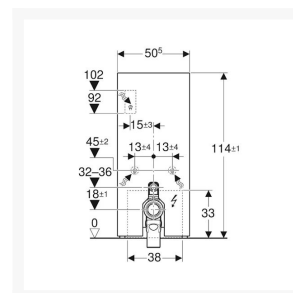

Independent 4 Life

Geberit Monolith Plus for Floor-standing WC, 114 cm, Front: Stoneware Concrete Look, Sides: ALU

£2,957.20 Inc. VAT

Product Code: 131.233.JV.7

Product Images

Description

The Geberit Monolith Plus for floor-standing back to wall toilet pans, finished with a Stoneware concrete look Front with Aluminium Side panels, 1140mm overall height. The Plus version of the Geberit monolith conceals the cistern with an adjustable interval flush, settings can be programmed only via the Geberit Home app. The odour extraction unit keeps the bathroom fresh.

- Front cladding: Stoneware concrete look
- Side cladding: Aluminium
- Height (mm): 1140
- Width (mm): 106
- Base (mm): 505
- Protection degree: IPX4
- Protection class: I
- Nominal Voltage: 100 – 240 V AC
- Operation with extra low voltage
- No mains voltage in cistern
- Mains connection with flexible three-core sheathed cable
- Mains frequency 50 – 60 Hz
- Operating voltage: 12 V DC
- Power consumption: 15 W
- Standby power consumption: < 0.5
- Flow pressure: 0.1 - 10 bar
- Max. operating water temperature: 25°C
- Flush volume factory settings: 6 & 3 l
- Large flush volume range: 4 – 6 l
- Small flush volume: 3 l
- Light colour: 2200 – 4000 K
- Cistern is fully insulated against condensation
- Standard - Bottom water supply connection
- Left and right-side water supply connections require accessories - please contact us
- Wall inlets with inlet height of > 180mm

Scope of Delivery:

- Water supply connection set with 2 angle stop valves 1/2"
- Flush bend extension 160mm
- Sleeve made of EPDM, ø 44 / 55 mm
- Straight Connector made of PE-HD, ø 90 mm
- Adaptor socket made of PE-HD, ø 90 / 110 mm
- Female socket for mains connection
- Power supply unit
- Base cover
- Fastening material & fastening material for drywall