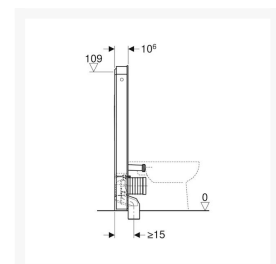

Product Images