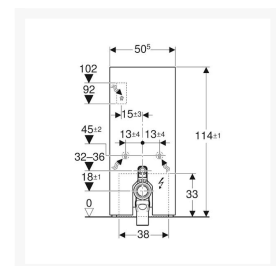

Product Images