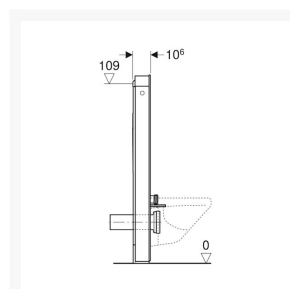

Product Images