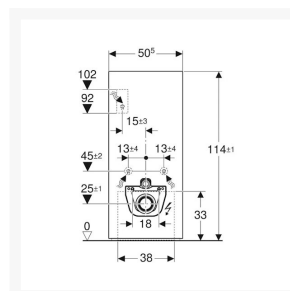

Product Images