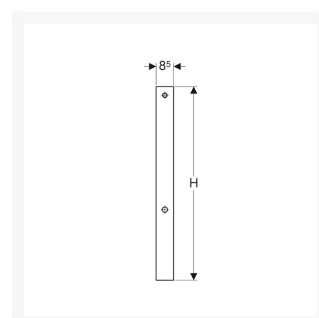

Independent 4 Life

Conversion Set for Geberit AquaClean WC Enhancement Solutions 101cm

Product Code: 131.102.TA.1

Product Images

Description

This conversion set allows for converting Geberit Monolith for wall-hung and floor-standing to be used by Geberit AquaClean enhancement solutions.

Key benefits:

www.independent4life.co.uk | info@independent4life.co.uk | Tel: 0800 500 3001 | VAT No: 942447711
EORI GB942447711000

- Allows geberit enhancement solution to be used on wall hung and floor standing geberit monolith modules
- Made from aluminium
- For 101cm version
- Height of 940mm
- Width of 85mm