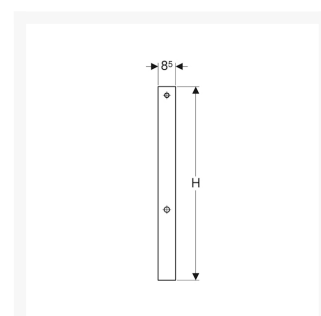

Independent 4 Life

Conversion Set for Geberit AquaClean WC Enhancement Solutions 114cm

Product Code: 131.100.TA.1

Product Images

Description

This conversion set allows for converting Geberit Monolith for wall-hung and floor-standing to be used by Geberit AquaClean enhancement solutions.

Key benefits:

www.independent4life.co.uk | info@independent4life.co.uk | Tel: 0800 500 3001 | VAT No: 942447711

EORI GB942447711000

- Allows geberit enhancement solution to be used on wall hung and floor standing geberit monolith modules
- Made from aluminium
- For 114cm version
- Height of 1065mm
- Width of 85mm