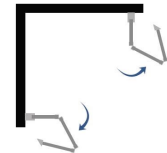

Product Images