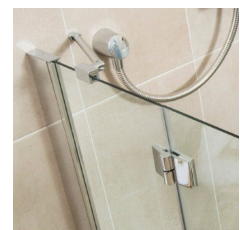

COMPENSATOR STYLES