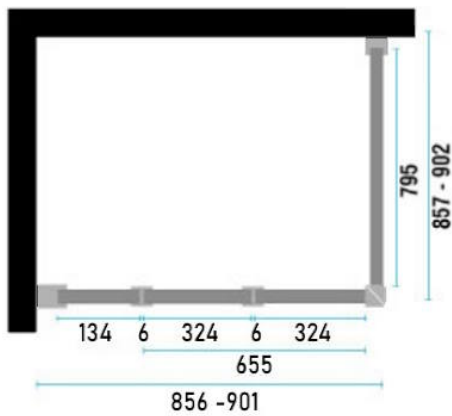

Independent 4 Life

Opulence LH GD50 Top Bi-fold Stable Door 900-1500, RH Return Fixed Side Panel 700-1200mm (Left Hand)

£930.00 Inc. VAT

Product Code: GD50-LH

Product Images

HANDLE OPERATION

The external handles are designed to rotate 180° to allow the upper & lower doors to open independently and so that they don't clash when "PANEL B & C" are folded back against each other.

Towel rail & handles

Product Options

Tray Size (mm)	Price Inc. VAT
900x900	£1,228.80
1000x1000	£930.00
1100x800	£1,441.20
1200x700	£957.60
1200x800	£1,014.00
1200x900	£1,441.20
1300x800	£1,124.40
1400x800	£1,143.60
1400x900	£1,654.80
1500x900	£1,726.80
1500x1200	£1,234.80

Additional Options

Opulence Chrome Towel Rail	Towel Rail	£0.00
Wall profile compensator	Coved profile - Vinyl safety flooring	£0.00
	Square profile - Tiled floors & shower trays	£0.00

Description

The GD50 is a corner full height shower enclosure from the AKW / Contour Showers Opulence range. It features a single left hand stable door hung off a fixed wall panel, with the top bi-fold door divided into two halves and a fixed right-hand return side panel.