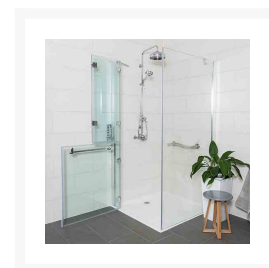

Independent 4 Life

Opulence LH GD50 Top Bi-fold Stable Door 900-1500, RH Return Fixed Side Panel 700-1200mm (Left Hand)

£930.00 Inc. VAT

Product Code: GD50-LH

Product Images

HANDLE OPERATION

The external handles are designed to rotate 180° to allow the upper & lower doors to open independently and so that they don't clash when "PANEL B & C" are folded back against each other.

Additional Options

Opulence Chrome Towel Rail	Towel Rail	£0.00
Wall profile compensator	Coved profile - Vinyl safety flooring	£0.00
	Square profile - Tiled floors & shower trays	£0.00

Description

The GD50 is a corner full height shower enclosure from the AKW / Contour Showers Opulence range. It features a single left hand stable door hung off a fixed wall panel, with the top bi-fold door divided into two halves and a fixed right-hand return side panel.