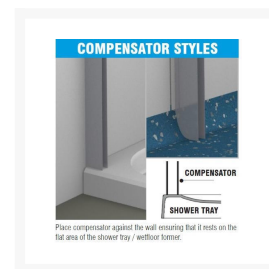

Product Images