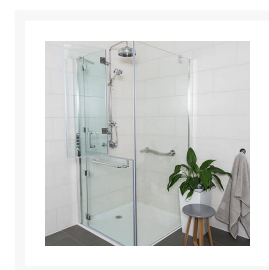

Independent 4 Life

Opulence LH GD50 Top Bi-fold Stable Door 900-1500, RH Return Fixed Side Panel 700-1200mm (Left Hand)

£930.00 Inc. VAT

Product Code: GD50-LH

Product Images

HANDLE OPERATION

The external handles are designed to rotate 180° to allow the upper & lower doors to open independently and so that they don't clash when "PANEL B & C" are folded back against each other.

Towel rail & handles

Product Options

Tray Size (mm)	Price Inc. VAT
900x900	£1,228.80
1000x1000	£930.00
1100x800	£1,441.20
1200x700	£957.60
1200x800	£1,014.00
1200x900	£1,441.20
1300x800	£1,124.40
1400x800	£1,143.60
1400x900	£1,654.80
1500x900	£1,726.80
1500x1200	£1,234.80

Additional Options

Opulence Chrome Towel Rail	Towel Rail	£0.00
Wall profile compensator	Coved profile - Vinyl safety flooring	£0.00
	Square profile - Tiled floors & shower trays	£0.00

Description

The GD50 is a corner full height shower enclosure from the AKW / Contour Showers Opulence range. It features a single left hand stable door hung off a fixed wall panel, with the top bi-fold door divided into two halves and a fixed right-hand return side panel.