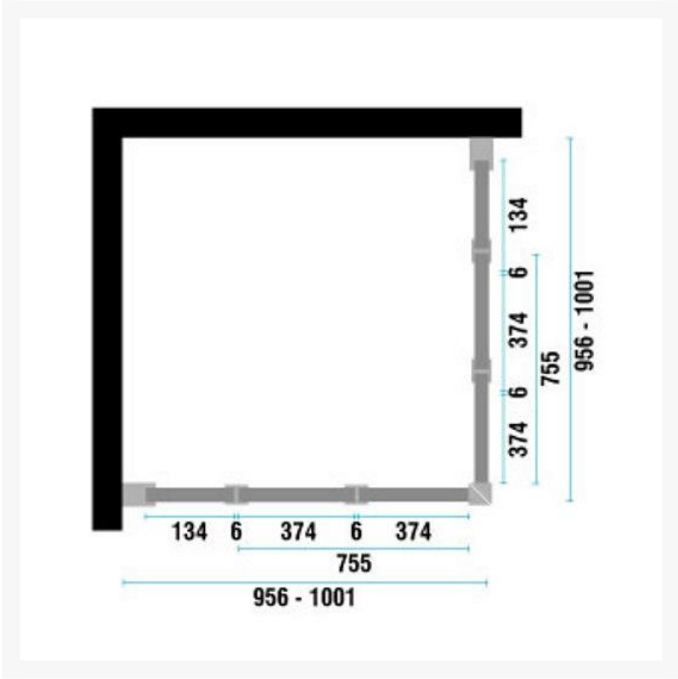

Independent 4 Life

Opulence LH GD51 Twin Top Bi-fold Stable Doors - 900-1500x900-1200mm (Left Hand)

£1,501.20 Inc. VAT

Product Code: GD51-LH

Product Images

Product Options

Tray Size (mm)	Price Inc. VAT
900x900	£1,501.20
1000x1000	£1,531.20
1100x900	£1,760.40
1200x900	£1,784.40
1200x1000	£1,815.60
1200x1200	£1,852.80
1400x900	£1,862.40
1500x1000	£1,902.00

Additional Options

Opulence Chrome Towel Rail	Towel Rail	£0.00
Wall profile compensator	Coved profile - Vinyl safety flooring	£0.00
	Square profile - Tiled floors & shower trays	£0.00

Description

The GD51-LH are corner full height right handed bi-folding stable shower doors from the AKW / Contour Showers Opulence range.

This style of shower door is ideal for multi-generational living and is suited for use by everyone. The 850mm high bottom door panel projects above standard height sanitary ware.

Top bi-fold stable door opens outwards to allow access if assisted showering is required, leaving the bottom door section closed to retain water from the shower.

Small internal handle with integrated finger channels for easy use.

Glazed fixed panels of 8mm thick toughened safety glass and door sections of 6mm thick toughened safety glass sections with Easy Clean glass coating. The GD51-LH is available unhandled 900x900 and 1000x1000mm and in a choice of left handed sizes, supplied with square profiles for shower trays / tiled floors or coved wall profiles for vinyl flooring.