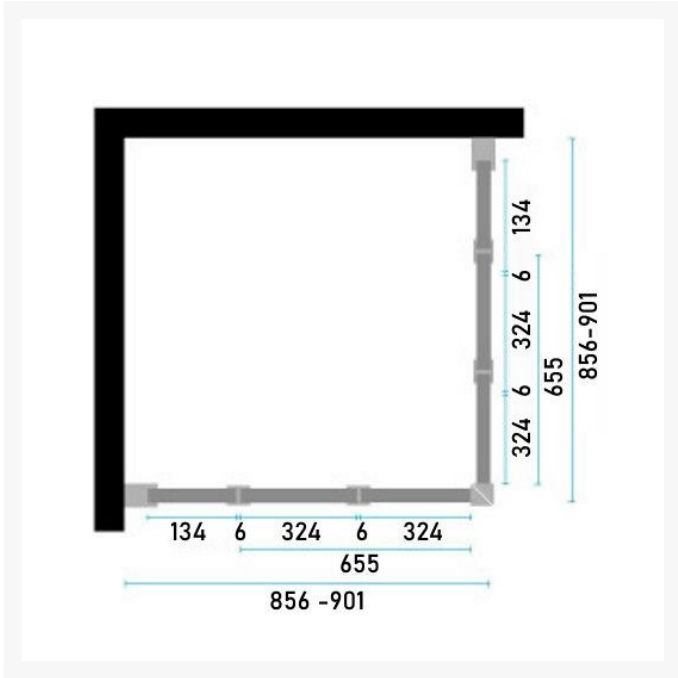

Independent 4 Life

Opulence LH GD51 Twin Top Bi-fold Stable Doors - 900-1500x900-1200mm (Left Hand)

£1,501.20 Inc. VAT

Product Code: GD51-LH

Product Images

Product Options

Tray Size (mm)	Price Inc. VAT
900x900	£1,501.20
1000x1000	£1,531.20
1100x900	£1,760.40
1200x900	£1,784.40
1200x1000	£1,815.60
1200x1200	£1,852.80
1400x900	£1,862.40
1500x1000	£1,902.00

Additional Options

Opulence Chrome Towel Rail	Towel Rail	£0.00
Wall profile compensator	Coved profile - Vinyl safety flooring	£0.00
	Square profile - Tiled floors & shower trays	£0.00

Description

The GD51-LH are corner full height right handed bi-folding stable shower doors from the AKW / Contour Showers Opulence range.

This style of shower door is ideal for multi-generational living and is suited for use by everyone. The 850mm high bottom door panel projects above standard height sanitary ware.

Top bi-fold stable door opens outwards to allow access if assisted showering is required, leaving the bottom door section closed to retain water from the shower.

Small internal handle with integrated finger channels for easy use.

Glazed fixed panels of 8mm thick toughened safety glass and door sections of 6mm thick toughened safety glass sections with Easy Clean glass coating. The GD51-LH is available unhandled 900x900 and 1000x1000mm and in a choice of left handed sizes, supplied with square profiles for shower trays / tiled floors or coved wall profiles for vinyl flooring.