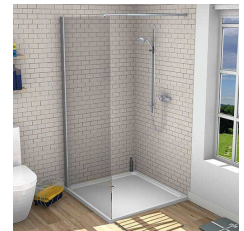

Product Images