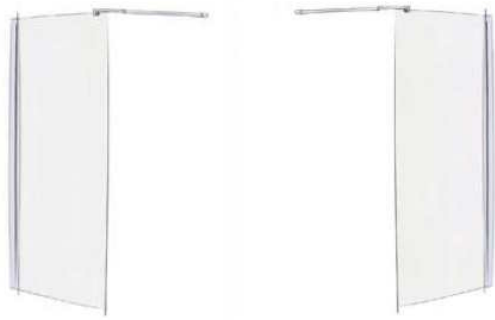

# Opulence GD53 8mm TSG Corner Wet Room Screen - 400 to 1200mm, OPT Flipper Panel

£308.40 Inc. VAT

Product Code: GD53

## Product Images

### COMPENSATOR STYLES

Place compensator against the wall ensuring that it rests on the full area of the shower tray / wetfloor format.

1000mm illustrated  
Left hand panel

1000mm illustrated  
Right hand panel

## Description

---

The GD53 is a full height glass shower panel from the Contour Opulence range.

This glass shower screen will add a feeling of space and openness, creating a luxurious and minimalist walk-in shower experience that's perfectly suited in any modern bathroom.