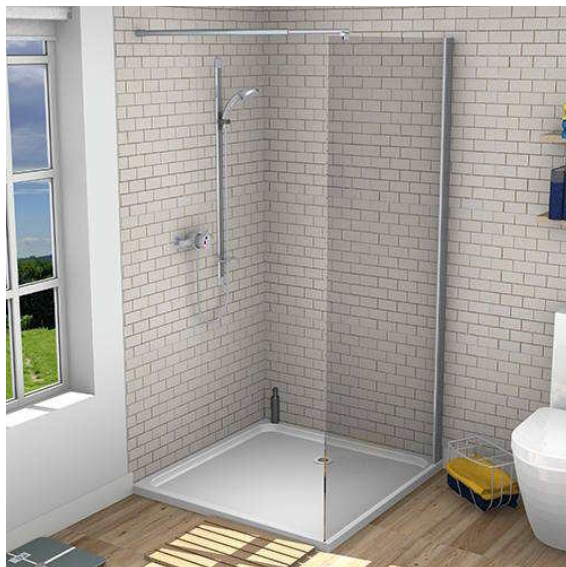

Independent 4 Life

Opulence GD53 8mm TSG Corner Wet Room Screen - 400 to 1200mm, OPT Flipper Panel

£308.40 Inc. VAT

Product Code: GD53

Product Images

COMPENSATOR STYLES