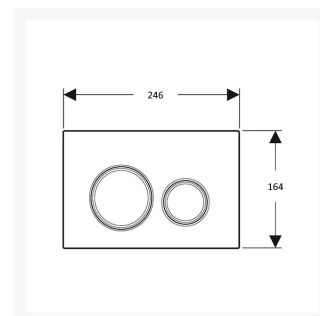

# Geberit Sigma21 Flush Plate for Dual Flush, Metal White / Chrome-plated

£377.87 Inc. VAT

Product Code: 115.884.SI.1

## Description

Geberit Sigma21 flush plate, dual flush water-saving. Made from high quality materials, circular button design, white cover plate and buttons, chrome-plated design rings and base plate. Large circular designed buttons makes this flush plate ideal for users with limited hand dexterity.

For Geberit Sigma concealed cisterns.

**Key features:**

- Water-saving dual flush
- For use with Geberit Sigma concealed cisterns
- Frameless design
- Front actuation
- Large circular buttons are ideal for users with limited hand dexterity
- Sound-absorbing actuator rods
- Tool-free fast adjustments for actuator rods
- Height (mm): 164
- Width (mm): 246
- Depth (mm): 14
- Operating force: < 20 N
- Colour of base plate & design rings: Chrome-plated
- Colour of cover plate & buttons: White
- Material: Die-cast zinc / glass