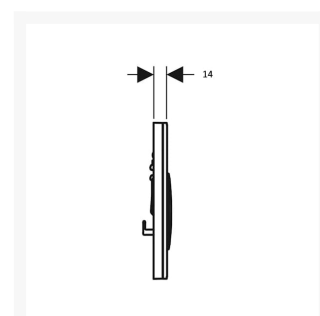

# Geberit Sigma21 Flush Plate for Dual Flush, Metal White / Chrome-plated

£377.87 Inc. VAT

Product Code: 115.884.SI.1

## Description

Geberit Sigma21 flush plate, dual flush water-saving. Made from high quality materials, circular button design, white cover plate and buttons, chrome-plated design rings and base plate. Large circular designed buttons makes this flush plate ideal for users with limited hand dexterity.

For Geberit Sigma concealed cisterns.

**Key features:**

- Water-saving dual flush
- For use with Geberit Sigma concealed cisterns
- Frameless design
- Front actuation
- Large circular buttons are ideal for users with limited hand dexterity
- Sound-absorbing actuator rods
- Tool-free fast adjustments for actuator rods
- Height (mm): 164
- Width (mm): 246
- Depth (mm): 14
- Operating force: < 20 N
- Colour of base plate & design rings: Chrome-plated
- Colour of cover plate & buttons: White
- Material: Die-cast zinc / glass