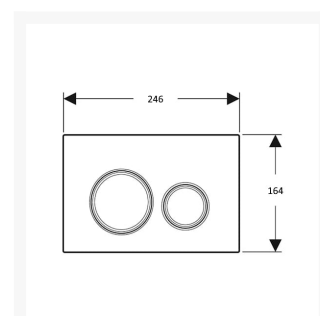

Independent 4 Life

Geberit Sigma20 Flush Plate for Dual Flush, Screwable - Stainless Steel Brushed & Polished

£275.80 Inc. VAT

Product Code: 115.889.SN.1

Product Images

Description

Geberit Sigma20 flush plate, dual flush water-saving. Circular button design, plate and buttons brushed with easy-to clean coating and polished design rings. Unobtrusive yet reliable with a focus on convenience and durability. Screw able with fixings makes this anti-tamper flush plate ideal for commercial applications.