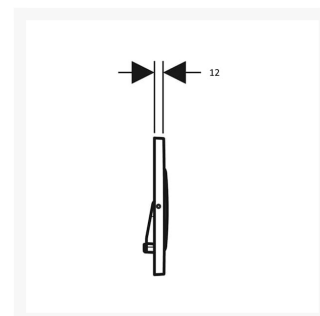

# Geberit Sigma20 Flush Plate for Dual Flush, Screwable - Stainless Steel Brushed & Polished

£275.80 Inc. VAT

Product Code: 115.889.SN.1

## Description

Geberit Sigma20 flush plate, dual flush water-saving. Circular button design, plate and buttons brushed with easy-to clean coating and polished design rings. Unobtrusive yet reliable with a focus on convenience and durability. Screw able with fixings makes this anti-tamper flush plate ideal for commercial applications.