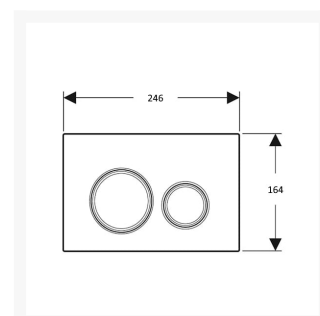

# Geberit Sigma01 Flush Plate for Dual Flush, White

£83.05 Inc. VAT

Product Code: 115.770.11.5

## Description

Geberit Sigma01 flush plate, dual flush water-saving. Round buttons with a simple design in white. Large circular buttons assists users with limited dexterity. Made from high-quality plastic.

### Key features:

- Water-saving dual flush
- For use with Geberit Sigma concealed cisterns
- Round buttons
- Large circular buttons are ideal for users with limited hand dexterity
- Front actuation
- Sound-absorbing actuator rods
- Tool-free fast adjustments for sound-absorbing actuator rods
- Height (mm): 164
- Width (mm): 246
- Depth (mm): 13
- Operating force: < 20 N
- Colour: White
- Material: Plastic