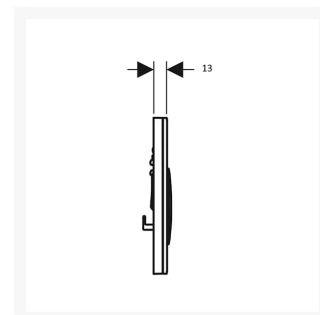

# Geberit Sigma01 Flush Plate for Dual Flush, White

£83.05 Inc. VAT

Product Code: 115.770.11.5

## Description

Geberit Sigma01 flush plate, dual flush water-saving. Round buttons with a simple design in white. Large circular buttons assists users with limited dexterity. Made from high-quality plastic.

### Key features:

- Water-saving dual flush
- For use with Geberit Sigma concealed cisterns
- Round buttons
- Large circular buttons are ideal for users with limited hand dexterity
- Front actuation
- Sound-absorbing actuator rods
- Tool-free fast adjustments for sound-absorbing actuator rods
- Height (mm): 164
- Width (mm): 246
- Depth (mm): 13
- Operating force: < 20 N
- Colour: White
- Material: Plastic