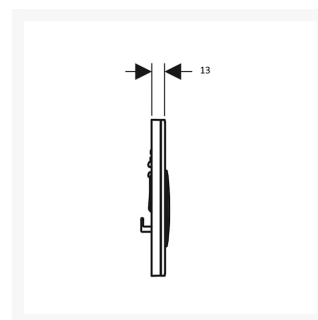

Independent 4 Life

Geberit Sigma01 Flush Plate for Dual Flush, Black

£101.18 Inc. VAT

Product Code: 115.770.DW.5

Product Images

Description

Geberit Sigma01 flush plate, dual flush water-saving. Black. Large circular buttons assists users with limited dexterity. Made from high-quality plastic.

For Geberit Sigma concealed cisterns.

Key features:

- Water-saving dual flush
- For use with Geberit Sigma concealed cisterns
- Round buttons
- Large circular buttons are ideal for users with limited hand dexterity
- Front actuation
- Sound-absorbing actuator rods
- Tool-free fast adjustments for sound-absorbing actuator rods
- Height (mm): 164
- Width (mm): 246
- Depth (mm): 13
- Operating force: < 20 N
- Colour: Black
- Material: Plastic