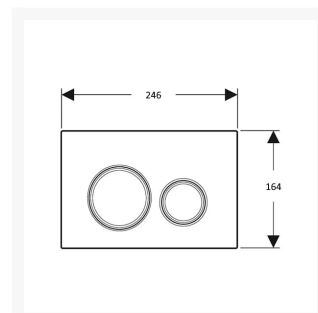

Independent 4 Life

Geberit Sigma01 Flush Plate for Dual Flush, Black

£101.18 Inc. VAT

Product Code: 115.770.DW.5

Product Images

Description

Geberit Sigma01 flush plate, dual flush water-saving. Black. Large circular buttons assists users with limited dexterity. Made from high-quality plastic.

For Geberit Sigma concealed cisterns.

Key features:

- Water-saving dual flush
- For use with Geberit Sigma concealed cisterns
- Round buttons
- Large circular buttons are ideal for users with limited hand dexterity
- Front actuation
- Sound-absorbing actuator rods
- Tool-free fast adjustments for sound-absorbing actuator rods
- Height (mm): 164
- Width (mm): 246
- Depth (mm): 13
- Operating force: < 20 N
- Colour: Black
- Material: Plastic