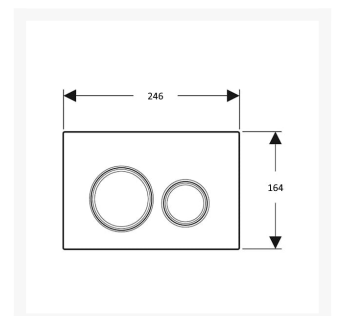

Independent 4 Life

Geberit Sigma01 Flush Plate for Dual Flush, Gloss Chrome-plated

£97.56 Inc. VAT

Product Code: 115.770.21.5

Product Images

Description

Geberit Sigma01 flush plate, dual flush water-saving. Round buttons design in gloss chrome-plated. Large circular buttons assists users with limited dexterity. Made from high-quality plastic.

For Geberit Sigma concealed cisterns.

Key features:

- Water-saving dual flush
- For use with Geberit Sigma concealed cisterns
- Round buttons
- Large circular buttons are ideal for users with limited hand dexterity
- Front actuation
- Sound-absorbing actuator rods
- Tool-free fast adjustments for sound-absorbing actuator rods
- Height (mm): 164
- Width (mm): 246
- Depth (mm): 13
- Operating force: < 20 N
- Colour: Gloss chrome-plated
- Material: Plastic