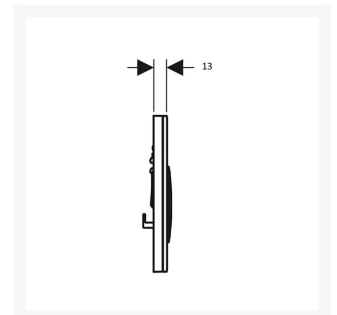

Independent 4 Life

Geberit Sigma01 Flush Plate for Dual Flush, Gloss Chrome-plated

£97.56 Inc. VAT

Product Code: 115.770.21.5

Product Images

Description

Geberit Sigma01 flush plate, dual flush water-saving. Round buttons design in gloss chrome-plated. Large circular buttons assists users with limited dexterity. Made from high-quality plastic.

For Geberit Sigma concealed cisterns.

Key features:

- Water-saving dual flush
- For use with Geberit Sigma concealed cisterns
- Round buttons
- Large circular buttons are ideal for users with limited hand dexterity
- Front actuation
- Sound-absorbing actuator rods
- Tool-free fast adjustments for sound-absorbing actuator rods
- Height (mm): 164
- Width (mm): 246
- Depth (mm): 13
- Operating force: < 20 N
- Colour: Gloss chrome-plated
- Material: Plastic