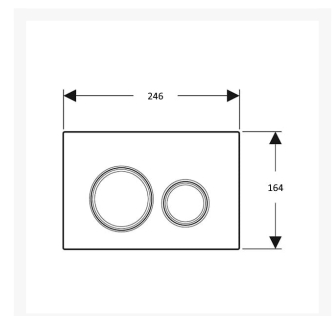

Independent 4 Life

Geberit Sigma30 Flush Plate for Dual Flush, Gloss chrome-plated

£167.12 Inc. VAT

Product Code: 115.883.KH.1

Product Images

Description

Geberit Sigma30 flush plate, dual flush water-saving. Rectangular button design gloss chrome-plated with matt chrome-plated design stripes. Large rectangular design makes this product ideal for users with limited hand dexterity. Made from high-quality plastic.

For Geberit Sigma concealed cisterns.

Key features:

- Water-saving dual flush
- For use with Geberit Sigma concealed cisterns
- Rectangular buttons
- Large rectangle shaped buttons are ideal for users with limited hand dexterity
- Front actuation
- Sound-absorbing actuator rods
- Tool-free fast adjustments for sound-absorbing actuator rods
- Height (mm): 164
- Width (mm): 246
- Depth (mm): 12
- Operating force: < 20 N
- Plate & button colour: Gloss chrome-plated
- Design stripes colour: Matt chrome-plated
- Material: Plastic