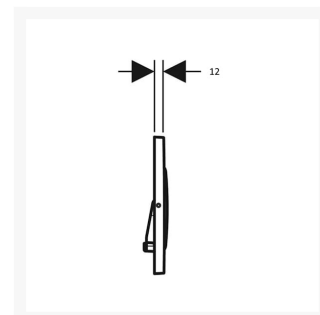

Independent 4 Life

Geberit Sigma30 Flush Plate for Dual Flush, White/Gold

£148.55 Inc. VAT

Product Code: 115.883.KK.1

Product Images

Description

Geberit Sigma30 flush plate, dual flush water-saving. Rectangular button design white coloured with gold-plated design stripes. Large rectangular design makes this product ideal for users with limited hand dexterity. Made from high-quality plastic.

For Geberit Sigma concealed cisterns.

Key features:

- Water-saving dual flush
- For use with Geberit Sigma concealed cisterns
- Rectangular buttons
- Large rectangle shaped buttons are ideal for users with limited hand dexterity
- Front actuation
- Sound-absorbing actuator rods
- Tool-free fast adjustments for sound-absorbing actuator rods
- Height (mm): 164
- Width (mm): 246
- Depth (mm): 12
- Operating force: < 20 N
- Plate & button colour: White
- Design stripes colour: Gold-plated
- Material: Plastic