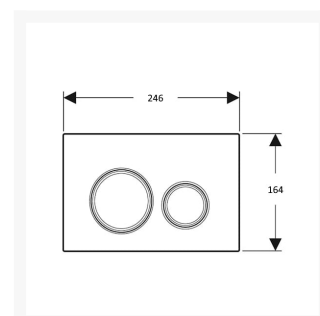

Independent 4 Life

Geberit Sigma30 Flush Plate for Dual Flush, White/Gold

£148.55 Inc. VAT

Product Code: 115.883.KK.1

Product Images

Description

Geberit Sigma30 flush plate, dual flush water-saving. Rectangular button design white coloured with gold-plated design stripes. Large rectangular design makes this product ideal for users with limited hand dexterity. Made from high-quality plastic.

For Geberit Sigma concealed cisterns.

Key features:

- Water-saving dual flush
- For use with Geberit Sigma concealed cisterns
- Rectangular buttons
- Large rectangle shaped buttons are ideal for users with limited hand dexterity
- Front actuation
- Sound-absorbing actuator rods
- Tool-free fast adjustments for sound-absorbing actuator rods
- Height (mm): 164
- Width (mm): 246
- Depth (mm): 12
- Operating force: < 20 N
- Plate & button colour: White
- Design stripes colour: Gold-plated
- Material: Plastic