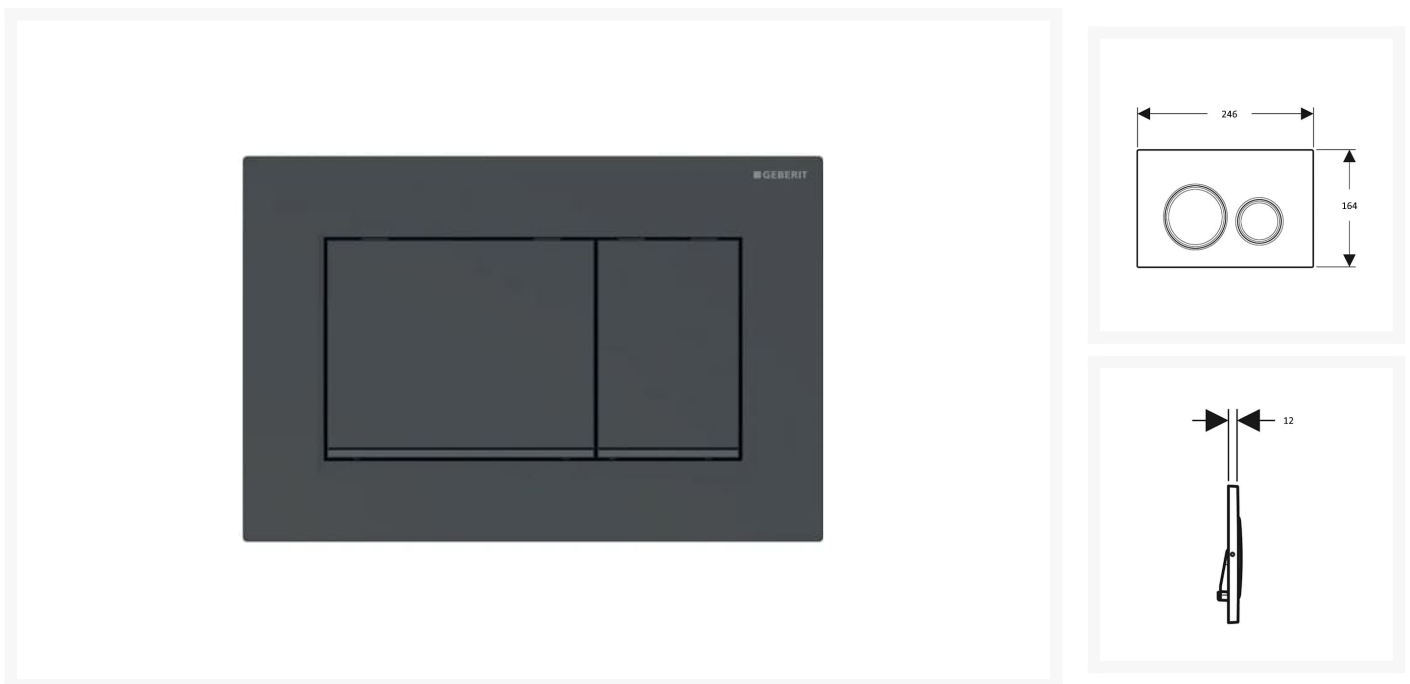

Independent 4 Life

Geberit Sigma30 Flush Plate for Dual Flush, Matt Black

£159.23 Inc. VAT

Product Code: 115.883.DW.1

Product Images

Description

Geberit Sigma30 flush plate, dual flush water-saving. Rectangular button design, black plate and buttons with matt black design stripes. Large rectangular design makes this product ideal for users with limited hand dexterity. Made from high-quality plastic.

For Geberit Sigma concealed cisterns.

Key features:

- Water-saving dual flush
- For use with Geberit Sigma concealed cisterns
- Rectangular buttons
- Large rectangle shaped buttons are ideal for users with limited hand dexterity
- Front actuation
- Sound-absorbing actuator rods
- Tool-free fast adjustments for sound-absorbing actuator rods
- Height (mm): 164
- Width (mm): 246
- Depth (mm): 12
- Operating force: < 20 N
- Plate & button colour: Black
- Design stripes colour: Matt black
- Material: Plastic